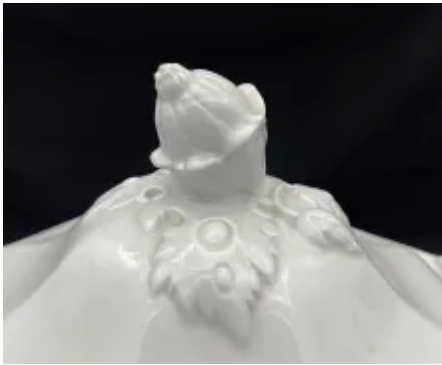

# **Gothic | Charles Meigh & Son | Vegetable Tureen Base and Lid | Item | 002**

**Shape Name**

[Gothic](#)

**Potter Name**

[Meigh, Charles & Son](#)

**Photo Type**

Item - Photo

**Item**

**Vegetable Tureen Base and Lid**

[Enlarge Image](#)

## **Associated Images**

**Gothic | Charles Meigh & Son |  
Vegetable Tureen Base and Lid |  
Mark | 006**

**Gothic | Charles Meigh & Son |  
Vegetable Tureen Base and Lid |  
Mark | 005**

**Gothic | Charles Meigh & Son |  
Vegetable Tureen Base and Lid |  
Handle | 004**