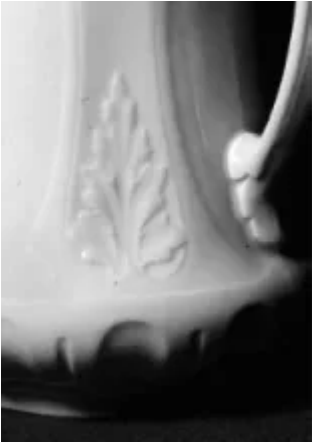

Asia Shape | G. Wooliscroft | Table Pitcher | Item 1001

Shape Name

Asia Shape

Potter Name

Wooliscroft, G. (& Co.)

Photo Type

Item - Photo

Item

Pitcher - Table - Various Sizes

Kew Registration

102355

[Enlarge Image](#)

Associated Images

**Asia Shape | G. Wooliscroft |
Table Pitcher | Mark | 002**

**Asia Shape | G. Wooliscroft |
Table Pitcher | Embossing | 003**

**Asia Shape | G. Wooliscroft |
Table Pitcher | Embossing | 004**

**Asia Shape | G. Wooliscroft |
Table Pitcher | Embossing | 005**