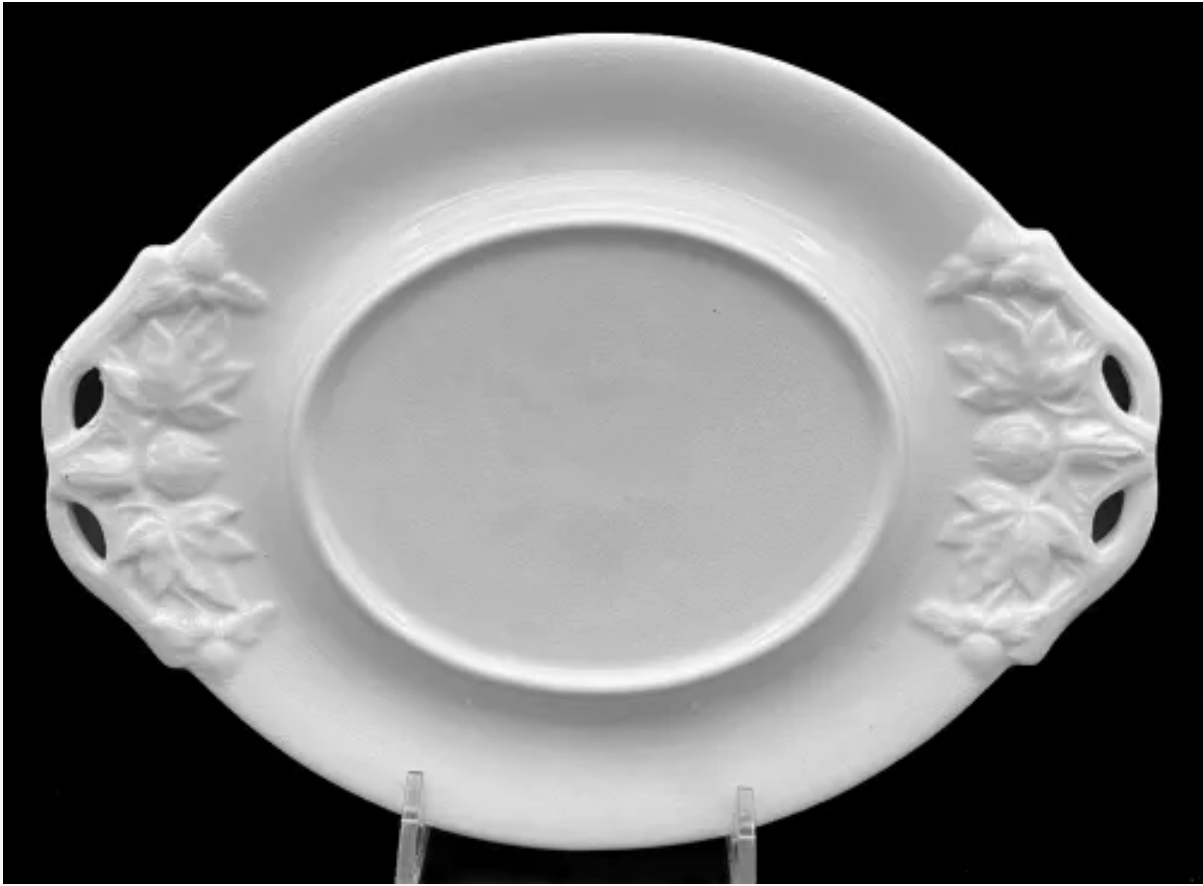

Atlantic Shape (Fig Cousin) | Davenport (& Co.) | Sauce or Soup Tureen Underplate | Item | 001

Shape Name

Atlantic Shape (Fig Cousin)

Potter Name

Davenport (& Co.)

Photo Type

Item - Photo

Item

Sauce or Soup Tureen Underplate

Kew Registration

123604

[Enlarge Image](#)

Associated Images

**Atlantic Shape (Fig Cousin) |
Davenport (& Co.) | Sauce or
Soup Tureen Underplate | Mark
| 002**

**Atlantic Shape (Fig Cousin) |
Davenport (& Co.) | Sauce or
Soup Tureen Underplate | Mark
| 003**