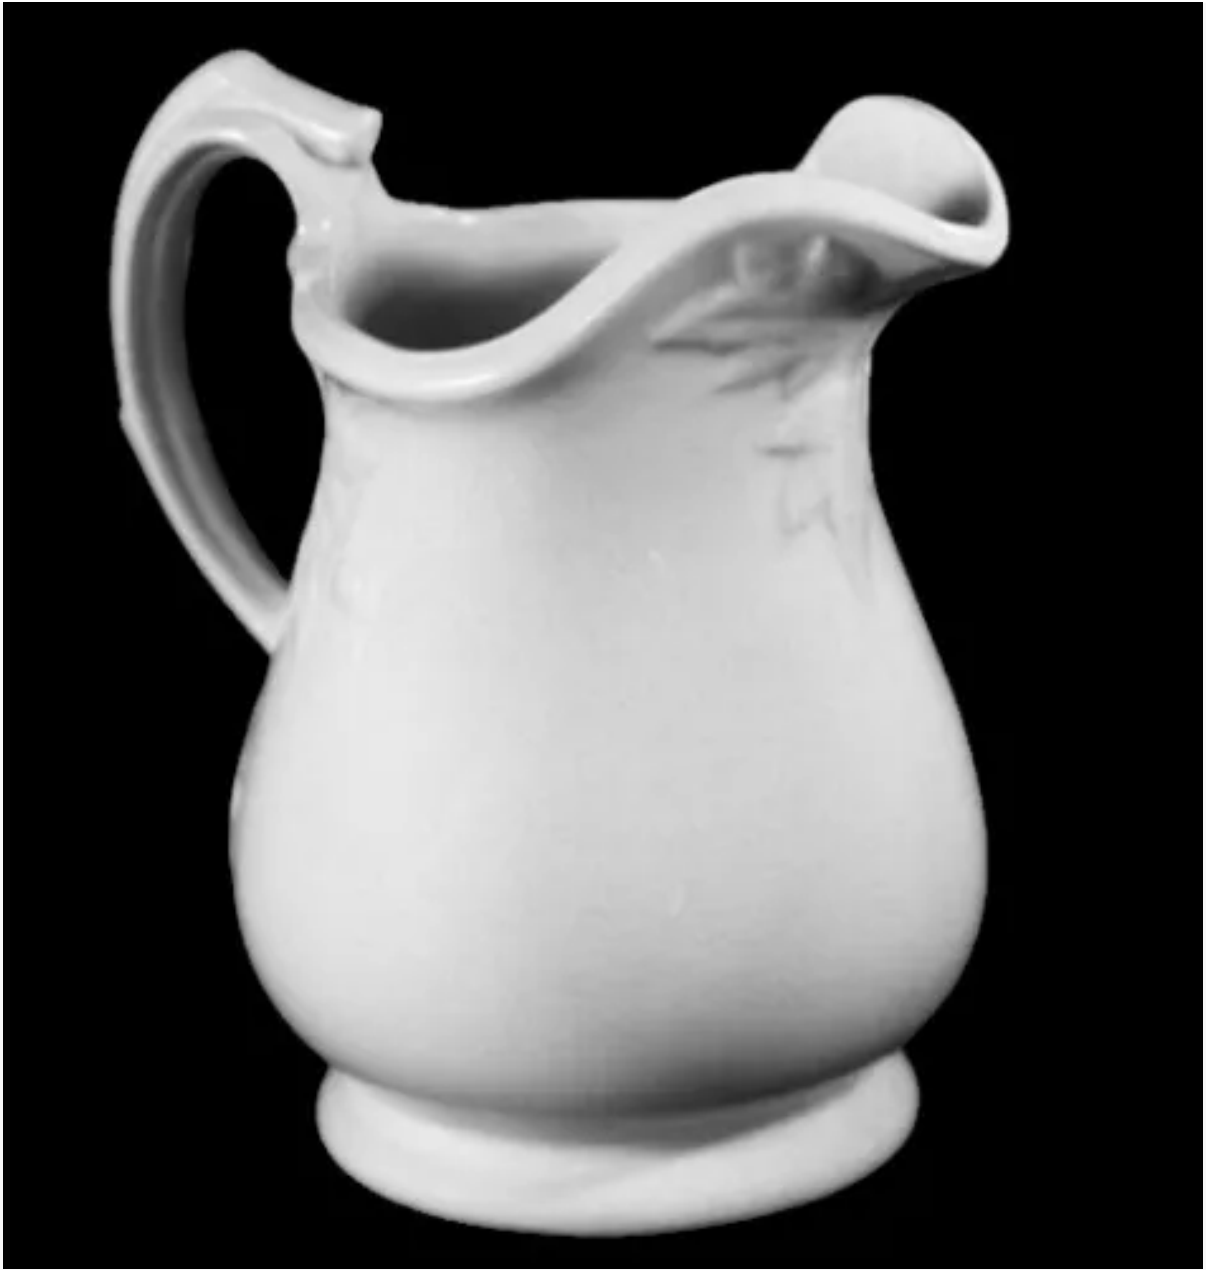

Atlantic Shape (Fig Cousin) | Unspecified | Creamer or Cream Pitcher | Item | 001

Shape Name

Atlantic Shape (Fig Cousin)

Potter Name

Unspecified

Photo Type

Item - Photo

Item

Creamer or Cream Pitcher

Kew Registration

118303

[Enlarge Image](#)

Associated Images

**Atlantic Shape (Fig Cousin) |
Unspecified | Table Pitcher |
Embossing | 003**