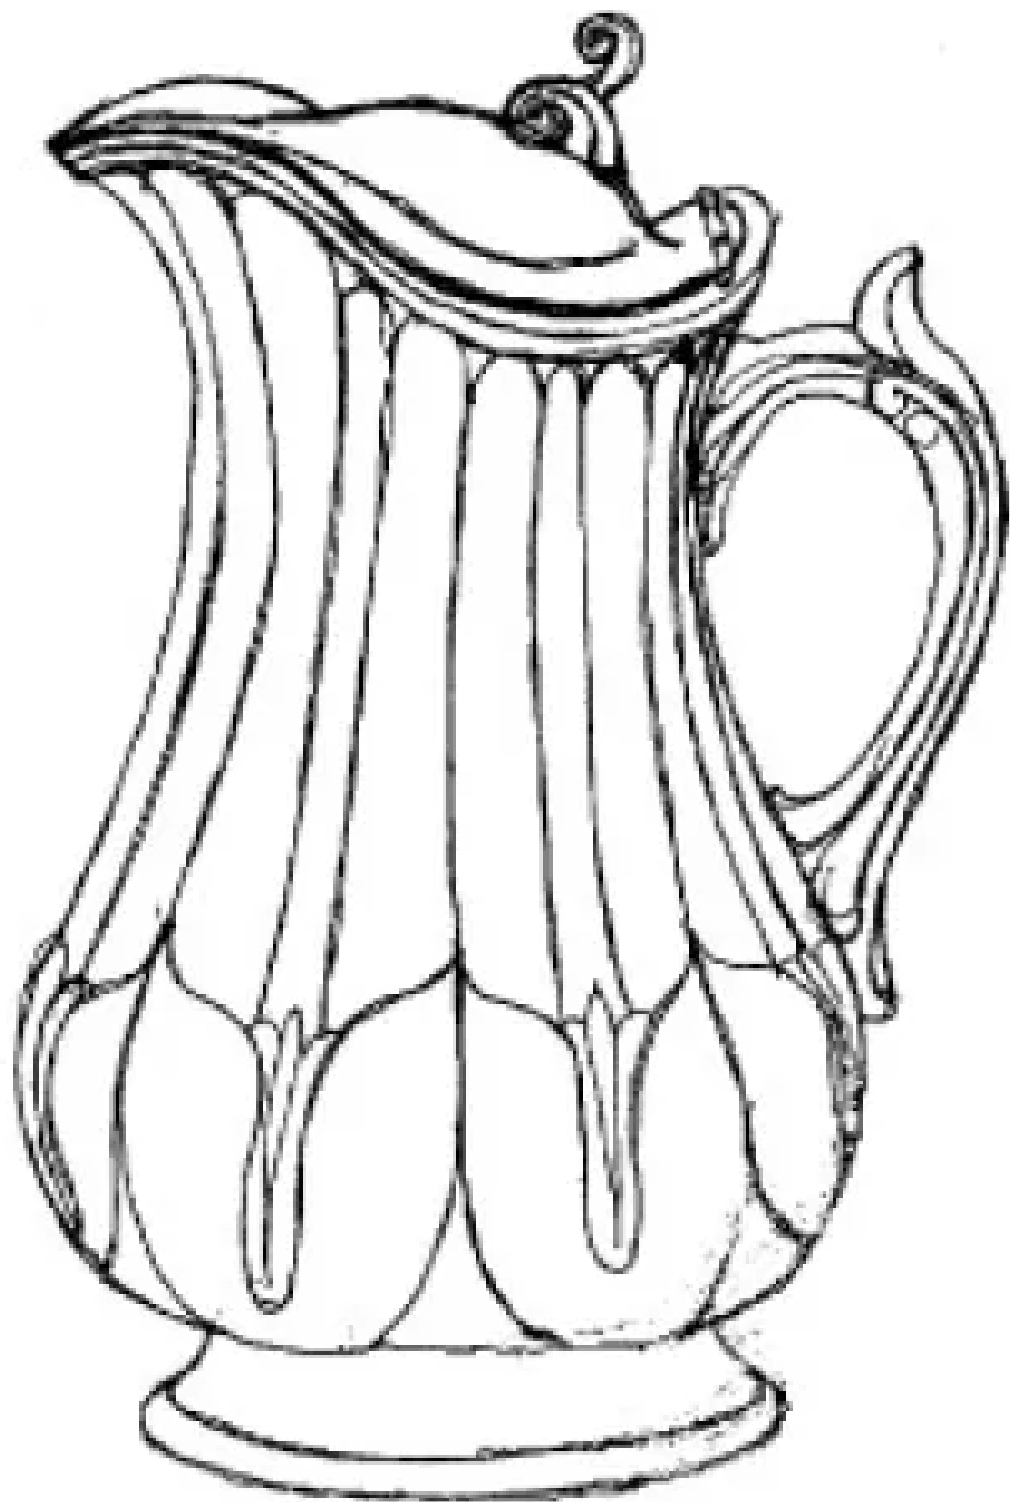

Columbia Shape | Unspecified | Syrup Pitcher with Metal Lid | ItemDrw | 001

Shape Name

Columbia Shape

Potter Name

Unspecified

Photo Type

Item - Drawing

Item

Syrup Pitcher with Metal Lid - up to 7" Tall

[Enlarge Image](#)