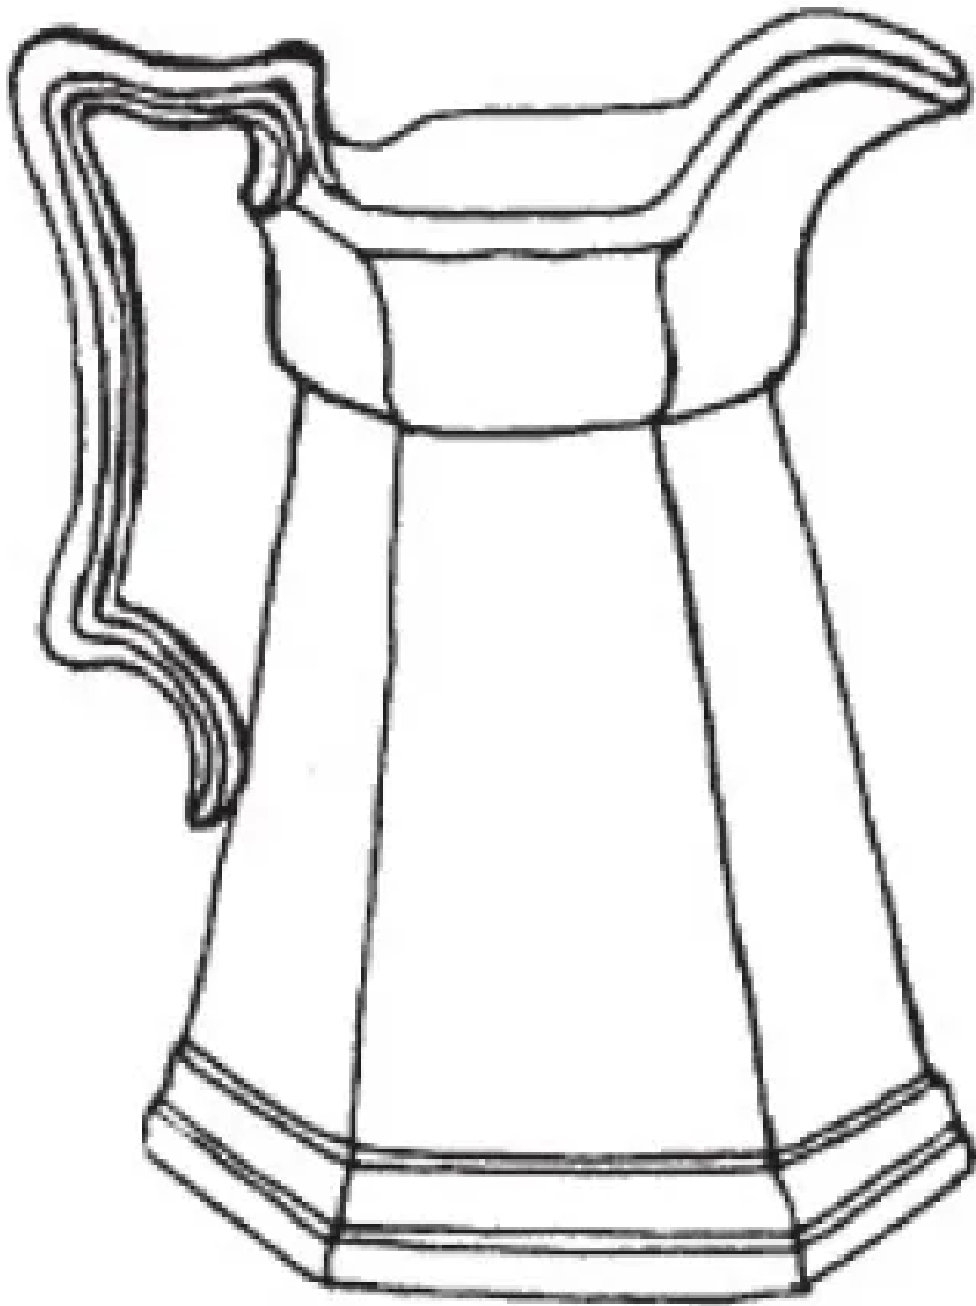

Gothic | T. J. & J. Mayer | Table Pitcher | ItemDrw | 001

Shape Name

Gothic

Potter Name

Mayer, T. J. & J.

Photo Type

Item - Drawing

Item

Pitcher - Table - Various Sizes

Parent Image

Gothic | T. J. & J. Mayer | Table Pitcher | Item | 004

[Enlarge Image](#)