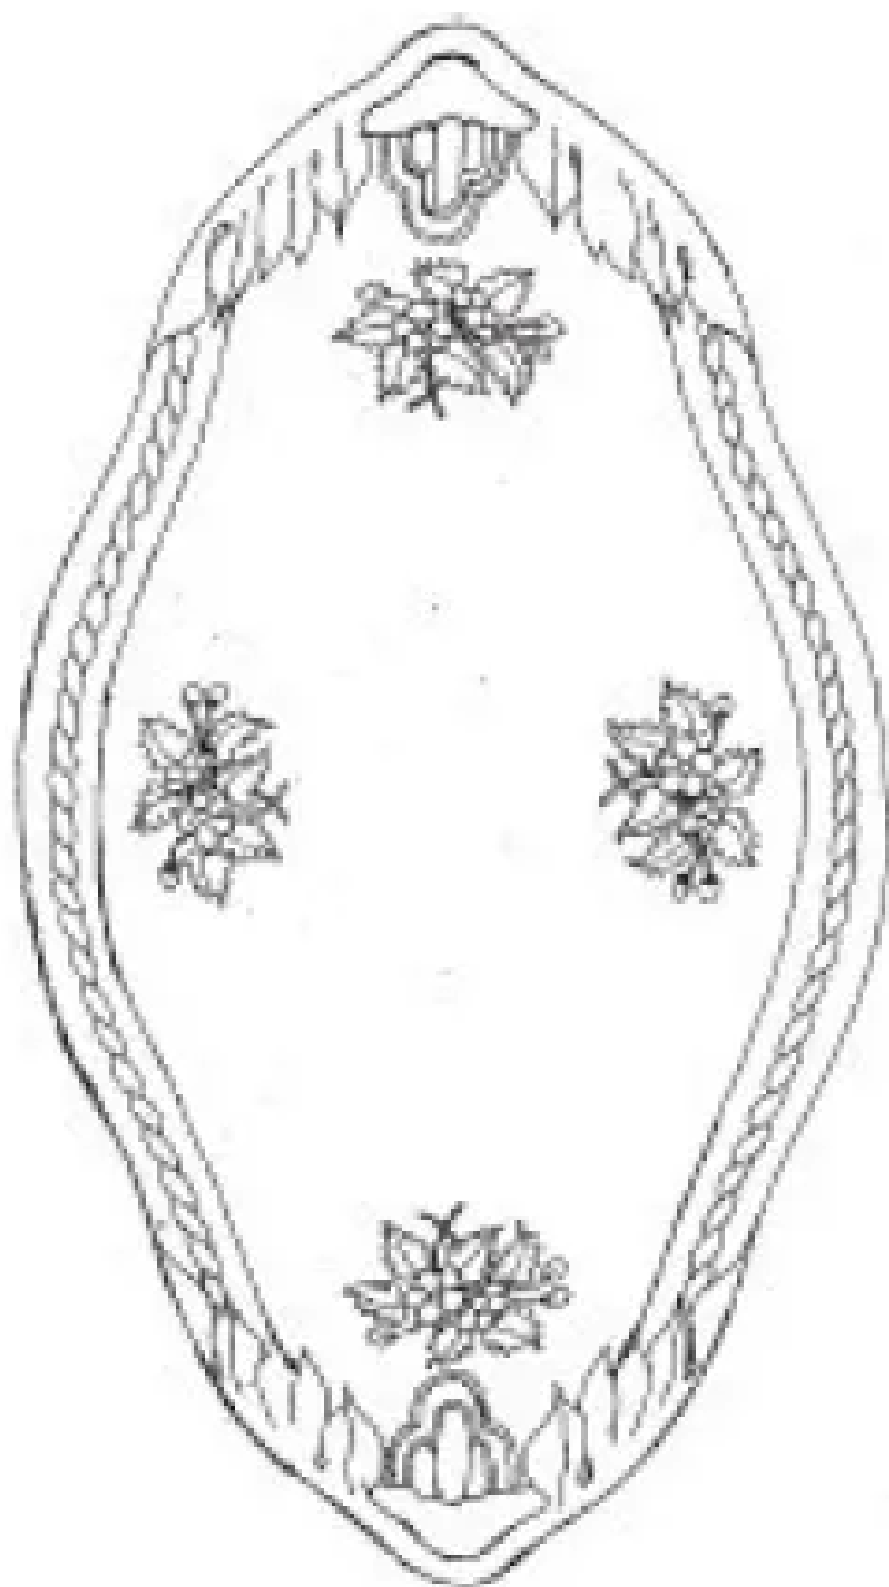

Washington Shape | John Meir & Son | Relish Dish | ItemDrw | 001

Shape Name

Washington Shape

Potter Name

Meir, John (I. or J.) & Son

Photo Type

Item - Drawing

Item

Relish Dish

Parent Image

Washington Shape | John Meir & Son | Relish Dish | Item | 003

[Enlarge Image](#)