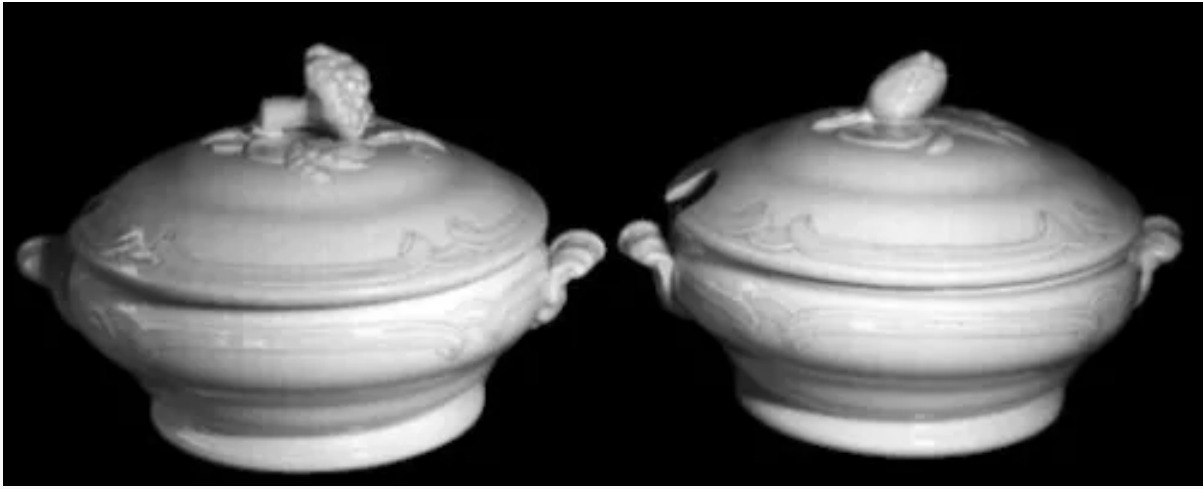

Trent Shape | John Alcock | Stew or Chowder Tureen Base and Lid | Collection | 001

Shape Name

[Trent Shape](#)

Potter Name

[Alcock, John](#)

Photo Type

Item - Photo

Item

Stew or Chowder Tureen Base and Lid

Notes

Two stew tureens with different finials. One finial is a bud finial and the other is a cauliflower finial.

Kew Registration

[100246](#)

[Enlarge Image](#)