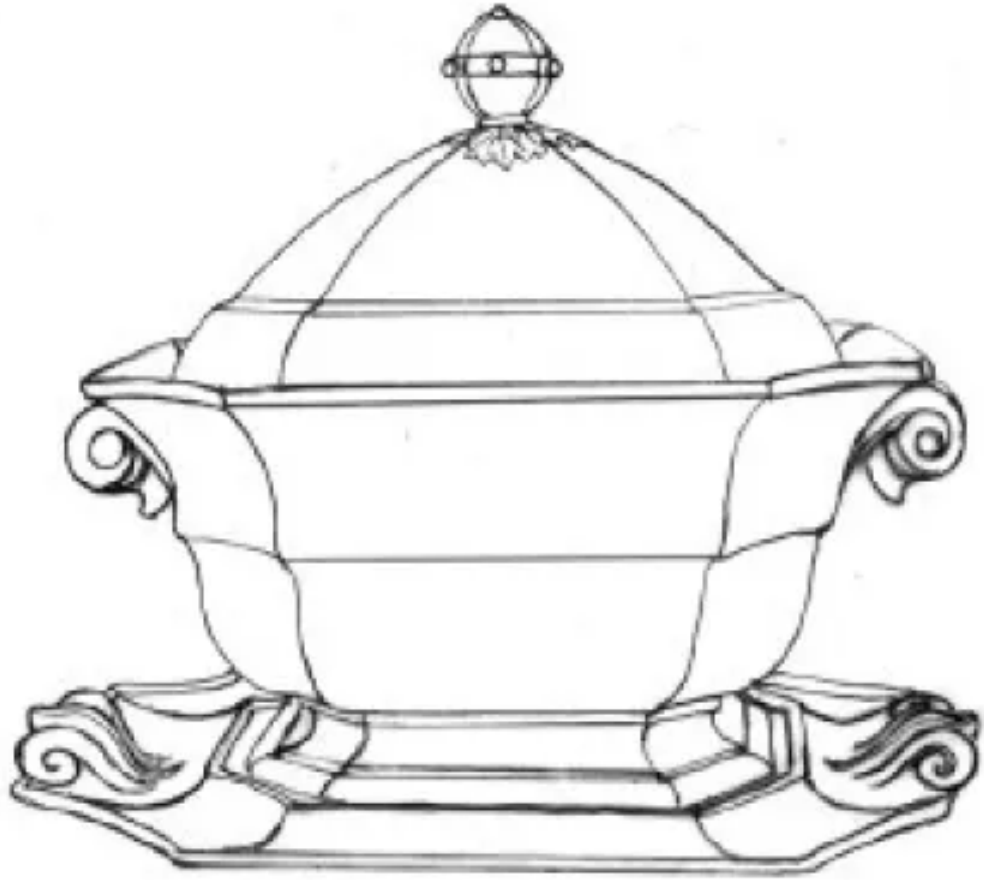

Gothic | Unspecified | Sauce or Soup Tureen Base, Lid, and Underplate | ItemDrw | 001

Shape Name

[Gothic](#)

Potter Name

[Unspecified](#)

Photo Type

Item - Drawing

Item

Sauce or Soup Tureen Base, Lid, and Underplate

Parent Image

[Gothic | T. J. & J. Mayer | Sauce or Soup Tureen Base, Lid, and Underplate |](#)

[Item | 005](#)

[Enlarge Image](#)