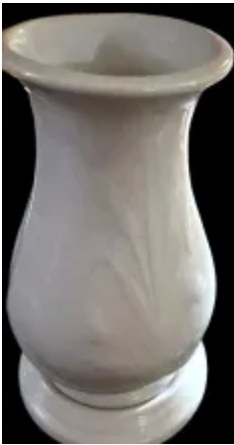

Prairie Shape | Joseph Clementson | Brush Vase and Underplate | Item | 001

Shape Name

[Prairie Shape](#)

Potter Name

[Clementson, Joseph](#)

Photo Type

Item - Photo

Item

Brush Vase and Underplate

Kew Registration

[152963](#)

[Enlarge Image](#)

Associated Images

**Prairie Shape | Joseph
Clementson | Brush Vase and
Underplate | Embossing | 002**