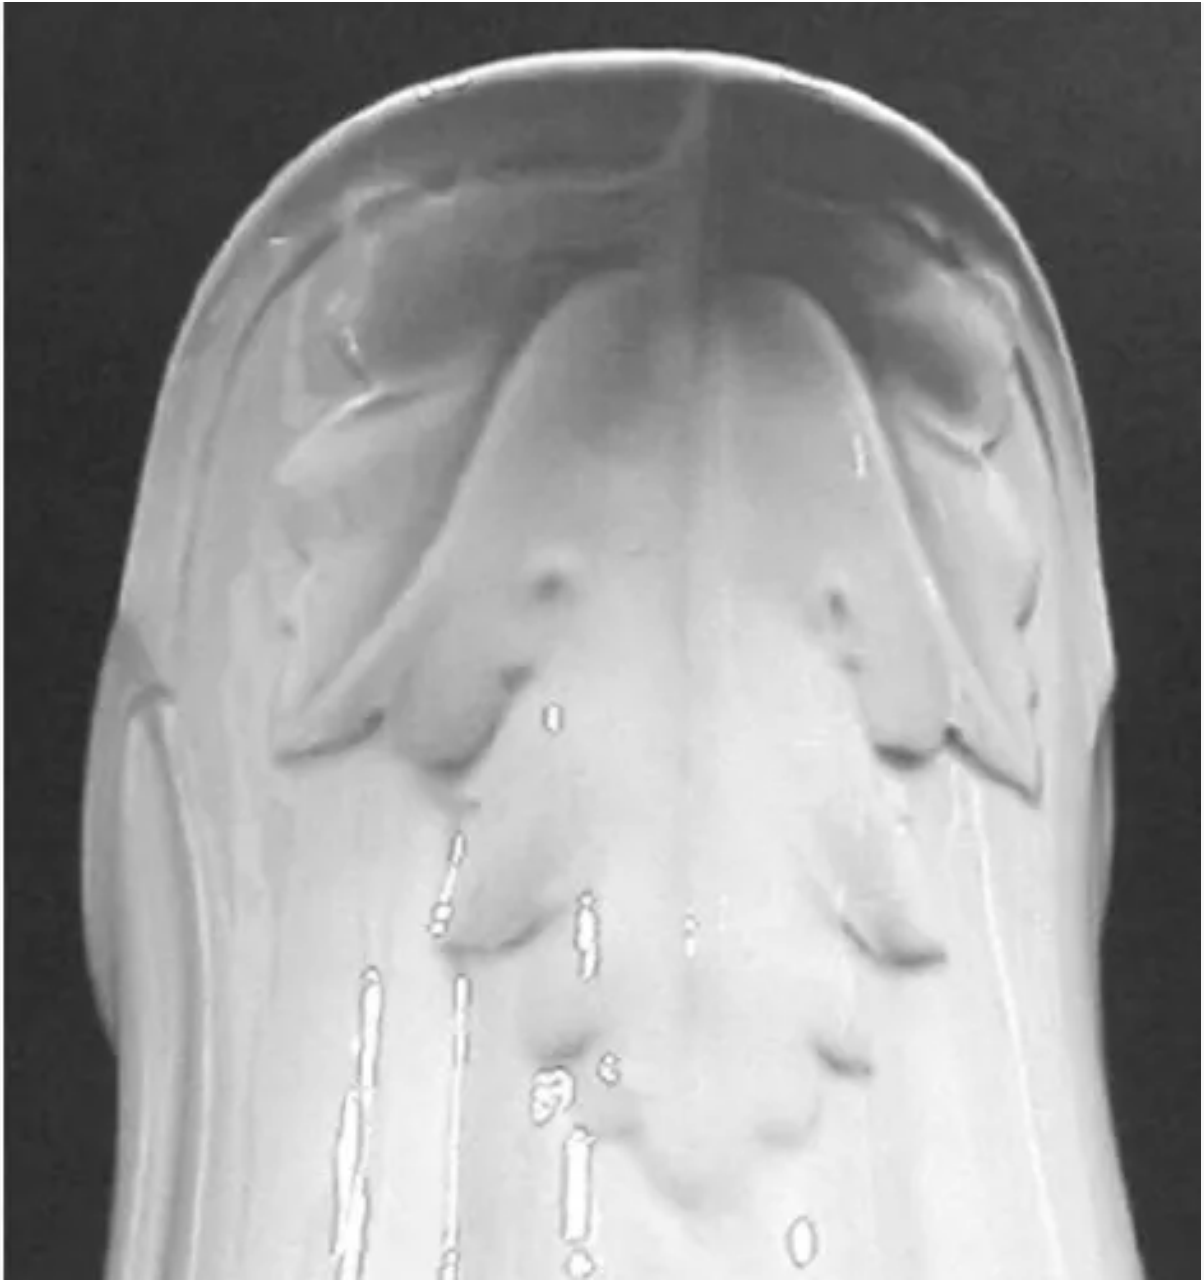

Havelock Shape | Holland & Green (Late Harvey) **[Table Pitcher | Embossing | 002**

Shape Name

[Havelock Shape](#)

Potter Name

[Holland & Green \(Late Harvey\)](#)

Photo Type

Embossing - Photo

Item

Pitcher - Table - Various Sizes

Parent Image

[Havelock Shape | Holland & Green \(Late Harvey\) | Table Pitcher | Item | 001](#)

[Enlarge Image](#)