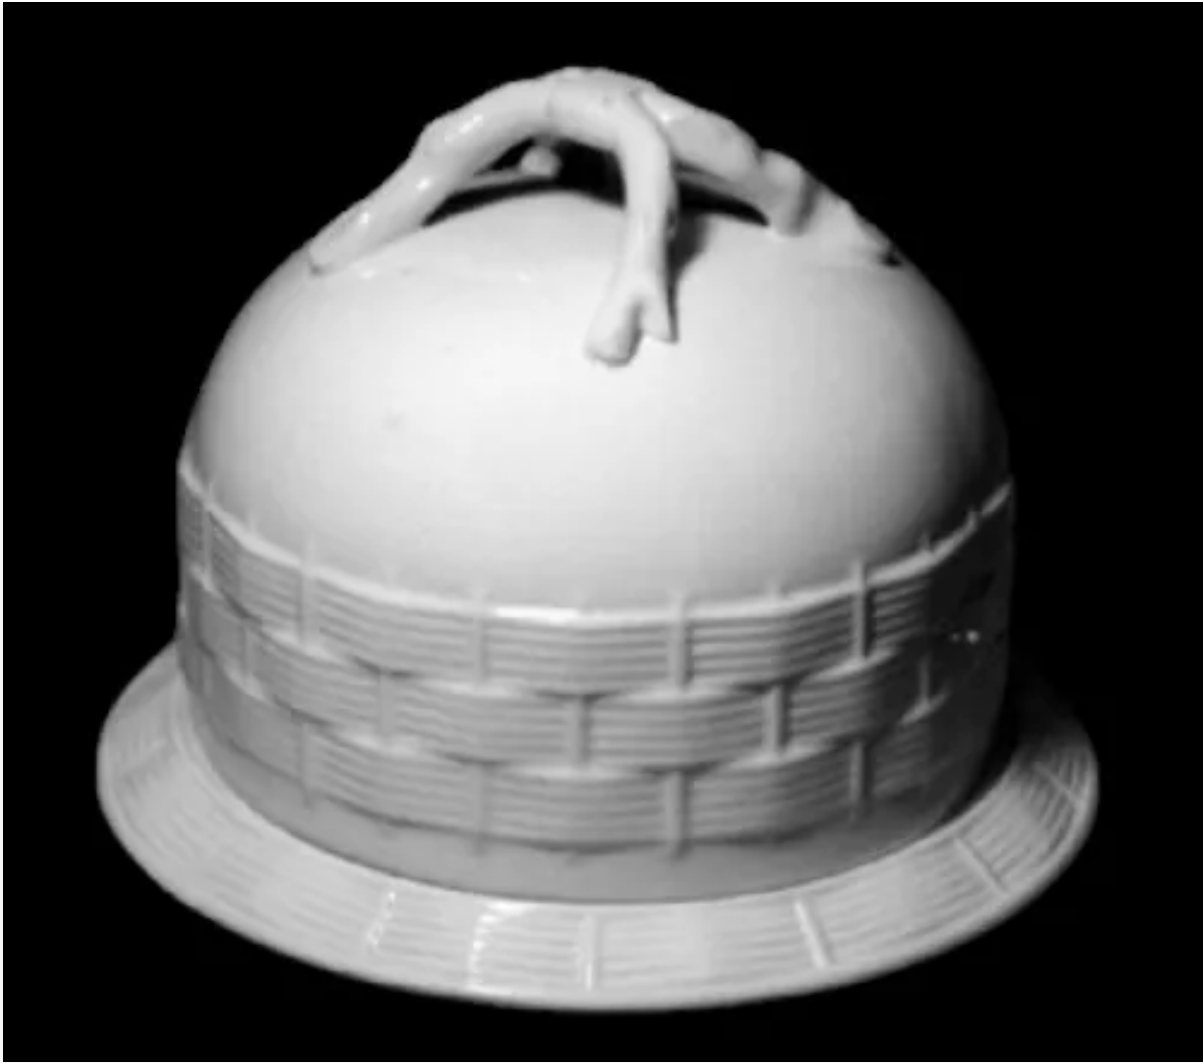

# **Basketweave | John Moses & Co. | Cheese Dish Dome and Underplate | Item | 001**

## **Shape Name**

Basketweave

## **Photo Type**

Item - Photo

## **Item**

**Cheese Dish Dome and Underplate**

[Enlarge Image](#)