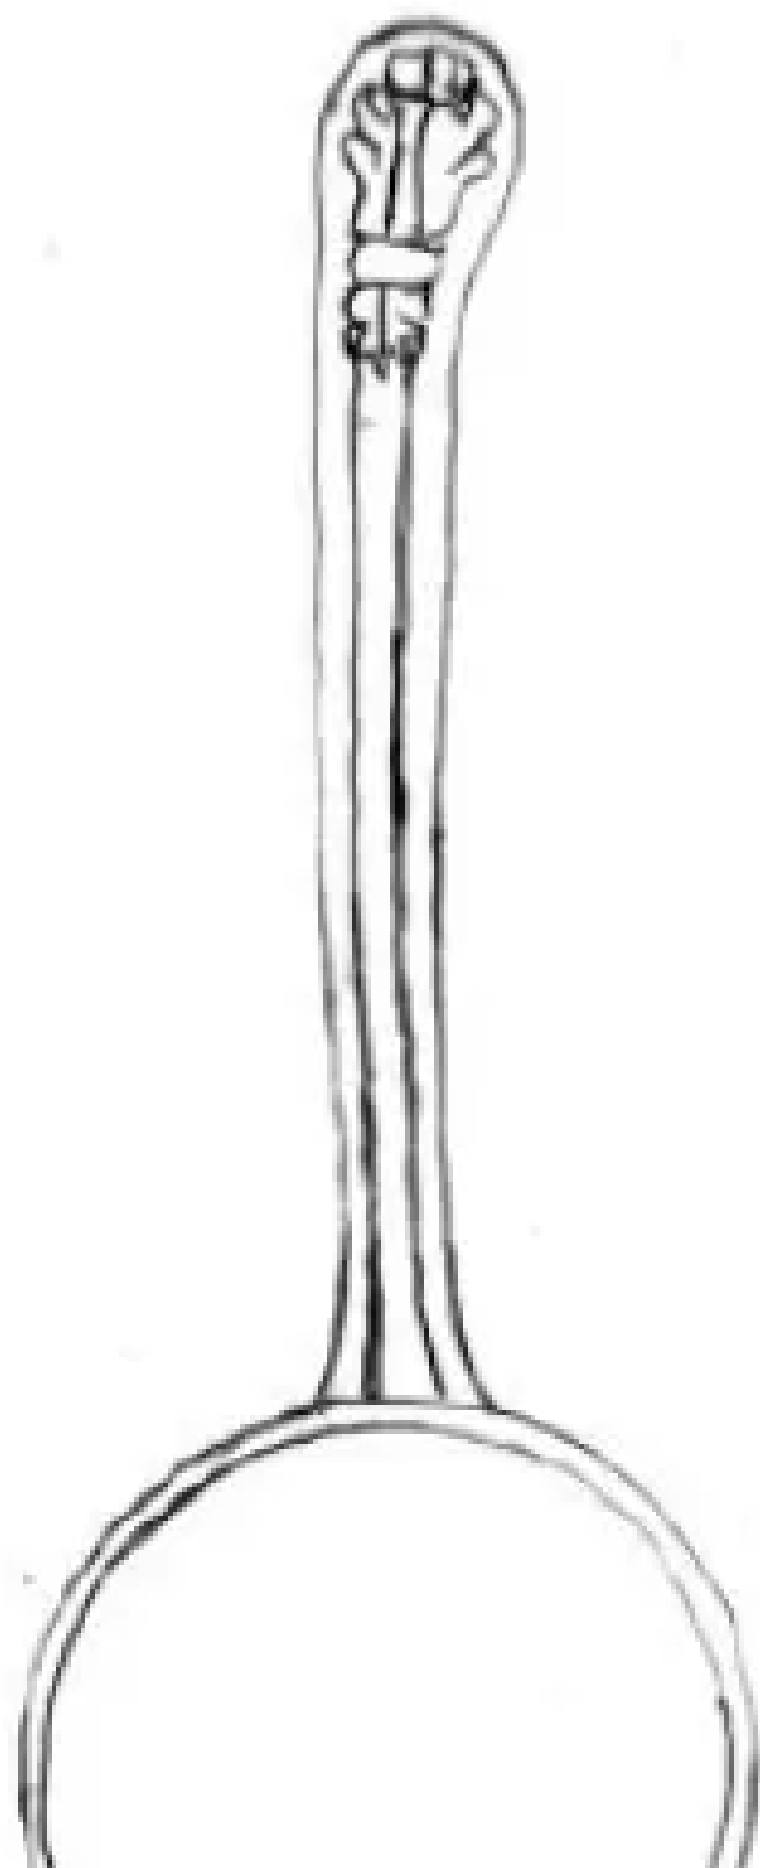

Erie Shape (Sharon Arch) | Unspecified | Ladle (Sauce, Soup, or Chowder) | ItemDrw | 001

Shape Name

[Erie Shape \(Sharon Arch\)](#)

Potter Name

[Unspecified](#)

Photo Type

Item - Drawing

Item

Ladle - Sauce, Soup, or Chowder

Parent Image

[Erie Shape \(Sharon Arch\) | Unspecified | Ladle \(Sauce, Soup, or Chowder\) |](#)

[Item | 001](#)

[Enlarge Image](#)