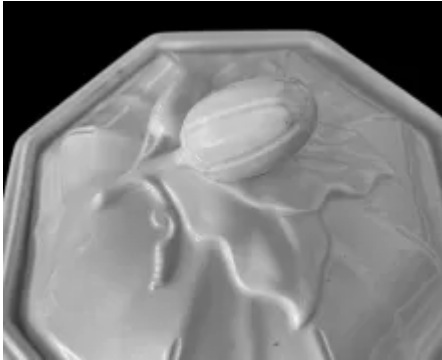

Wrapped Sydenham | John Maddock | Vegetable Tureen Base and Lid | Item | 001

Shape Name

Wrapped Sydenham

Potter Name

Maddock, John

Photo Type

Item - Photo

Item

Vegetable Tureen Base and Lid

[Enlarge Image](#)

Associated Images

**Wrapped Sydenham | John
Maddock | Vegetable Tureen
Base and Lid | Mark | 003**

**Wrapped Sydenham | John
Maddock | Vegetabe Tureen
Base and Lid | Finial | 002**