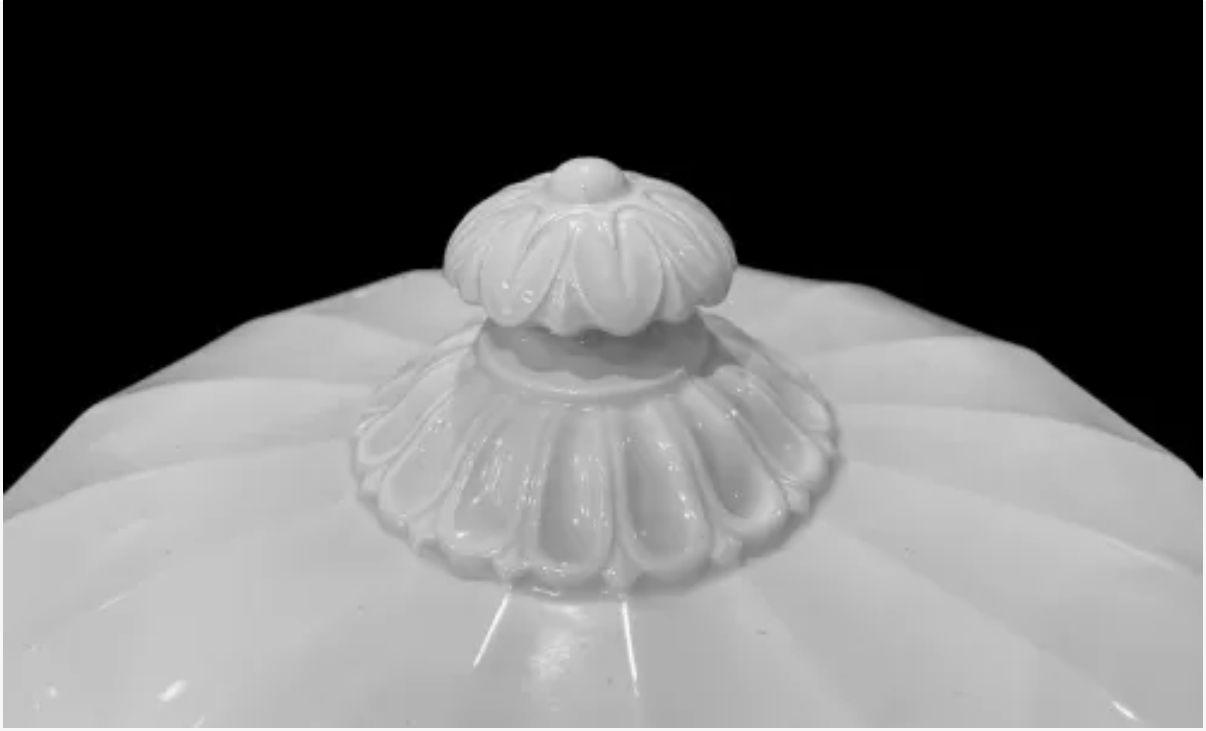

Gothic | Francis Morley (& Co.) | Stew or Chowder Base and Lid | Finial | 006

Shape Name

[Gothic](#)

Potter Name

[Morley, Francis \(& Co.\)](#)

Photo Type

Finial - Photo

Item

Stew or Chowder Tureen Base and Lid

Parent Image

[Gothic | Francis Morley \(& Co.\) | Stew or Chowder Base and Lid | Item | 002](#)

[Enlarge Image](#)