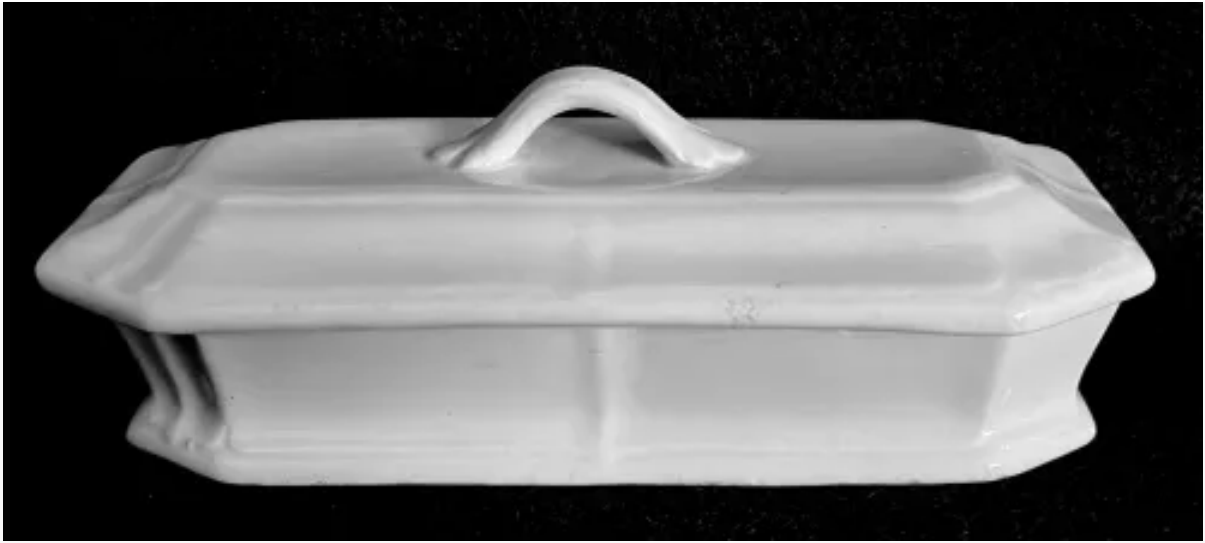

Boote 1851 | Unspecified | Brush Tray Base and Lid | Item | 001

Shape Name

Boote 1851

Potter Name

Unspecified

Photo Type

Item - Photo

Item

Brush Tray Base and Lid

[Enlarge Image](#)