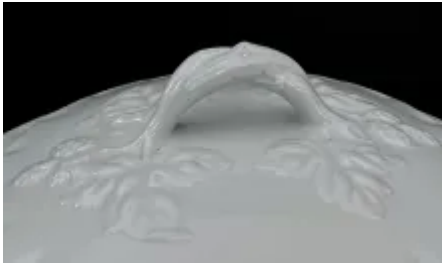

Ceres Shape | Edward Pearson | Stew or Chowder Tureen Base and Lid | Item | 001

Shape Name

Ceres Shape

Potter Name

Pearson, Edward

Photo Type

Item - Photo

Item

Stew or Chowder Tureen Base and Lid

[Enlarge Image](#)

Associated Images

**Ceres Shape | Edward Pearson |
Stew or Chowder Tureen Base
and Lid | Mark | 003**

**Ceres Shape | Edward Pearson |
Stew or Chowder Tureen Base
and Lid | Finial | 002**