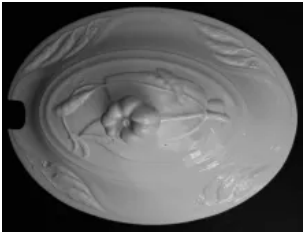

Aurora

Potter Shape Name: Aurora

Circa: 1860s

Shape Characteristics

Body
Berry
Unknown Smooth Elongated
, Leaf ' Ribbon

Handle
C-Shape with Thumb Rest

Finial
Bud Finial

[Enlarge Image](#)

Associated Images

Potters Who Made This Shape

**Holland & Green (Late
Harvey)**

Kew Registrations

Oct 19, 1860

 **preview**