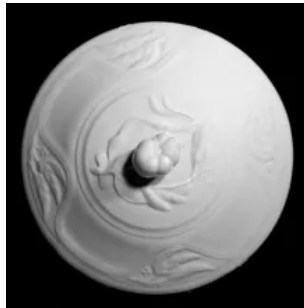

Aurora

Potter Shape Name: Aurora

Circa: 1860s

Shape Characteristics

Body
Berry
Unknown Smooth Elongated
, Leaf ' Ribbon

Handle
C-Shape with Thumb Rest

Finial
Bud Finial

[Enlarge Image](#)

Associated Images

Potters Who Made This Shape

**Holland & Green (Late
Harvey)**

Kew Registrations

Oct 19, 1860

 **preview**