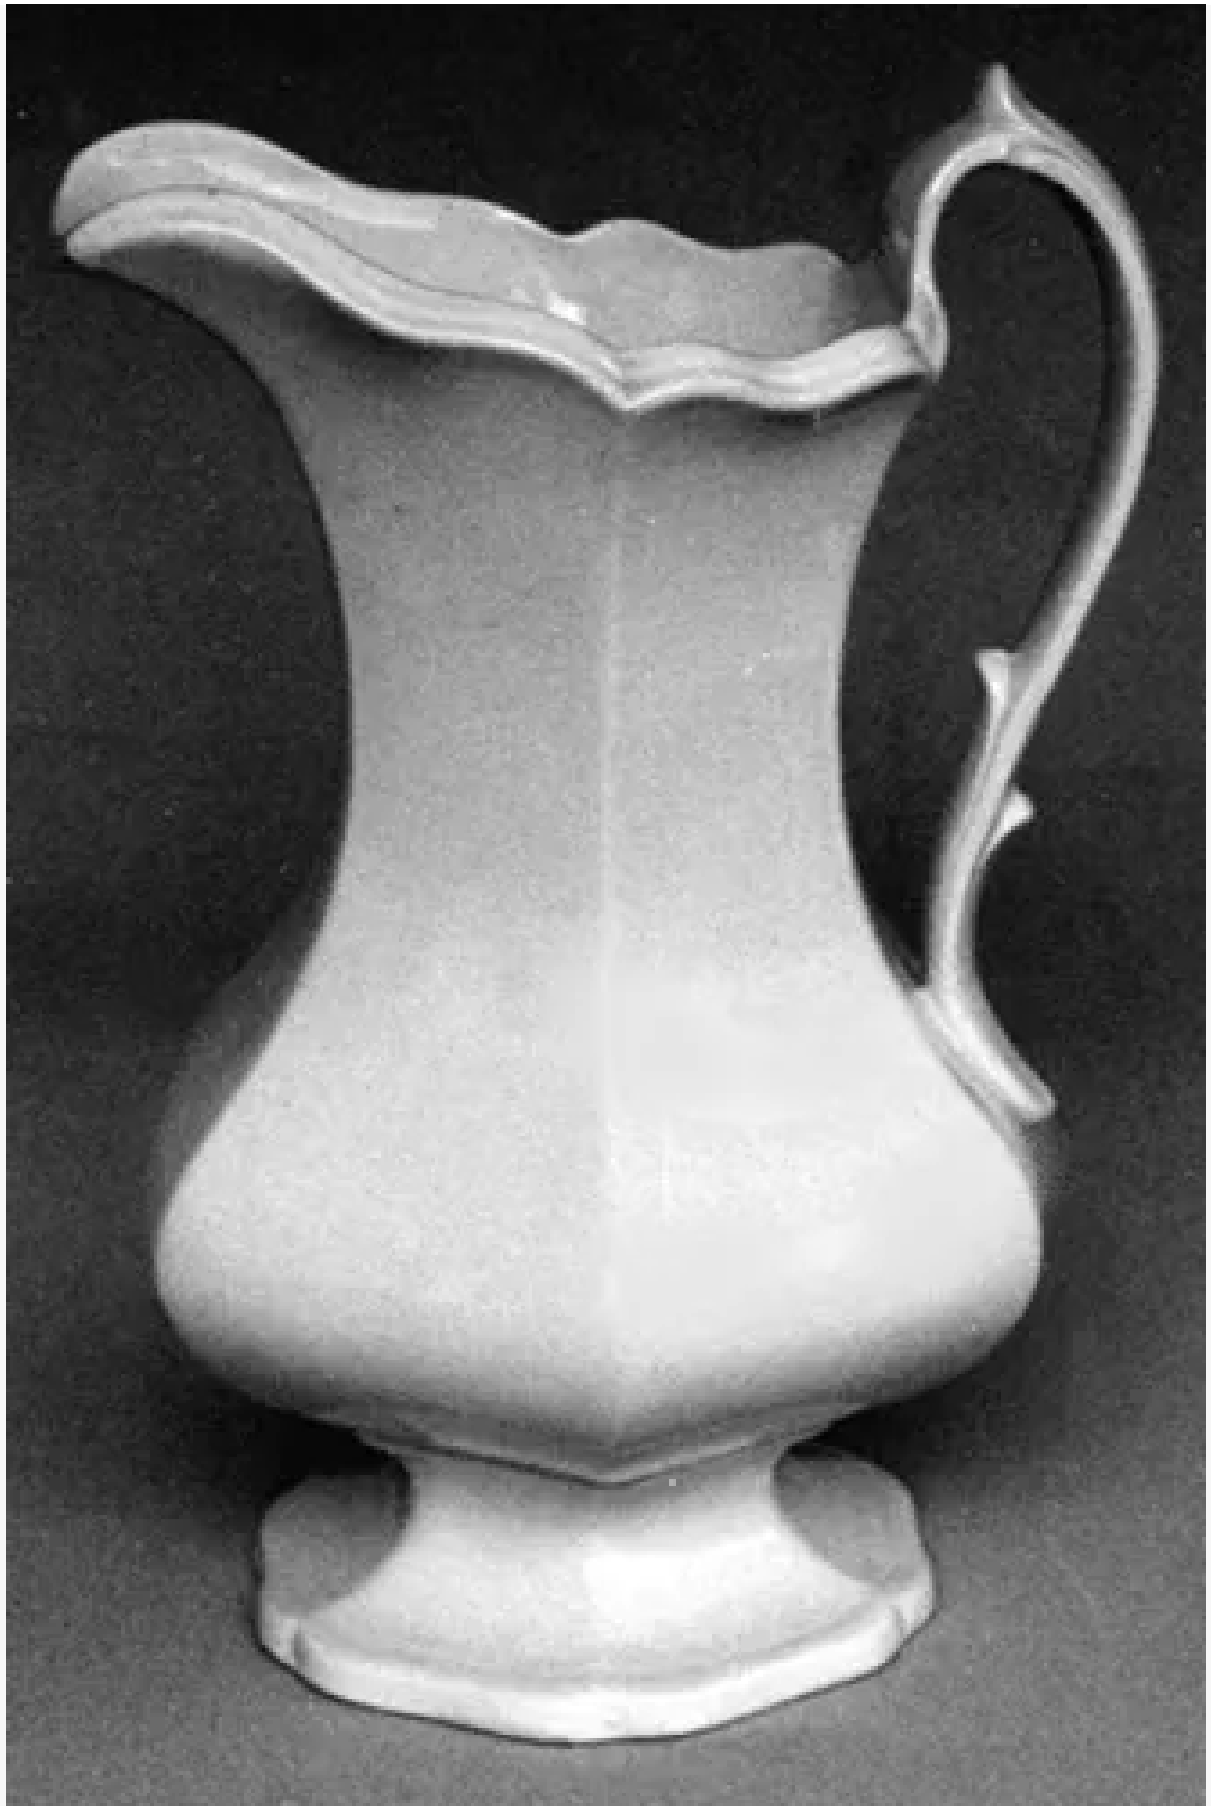

Gothic | Francis Morley (& Co.) | Table Pitcher | Item | 005

Shape Name

Gothic

Potter Name

Morley, Francis (& Co.)

Photo Type

Item - Photo

Item

Pitcher - Table - Various Sizes

[Enlarge Image](#)

Associated Images

**Gothic | Francis Morley (& Co.)
| Table Pitcher | Item | 003**

Gothic | Francis Morley (& Co.)

| Table Pitcher | Mark | 004