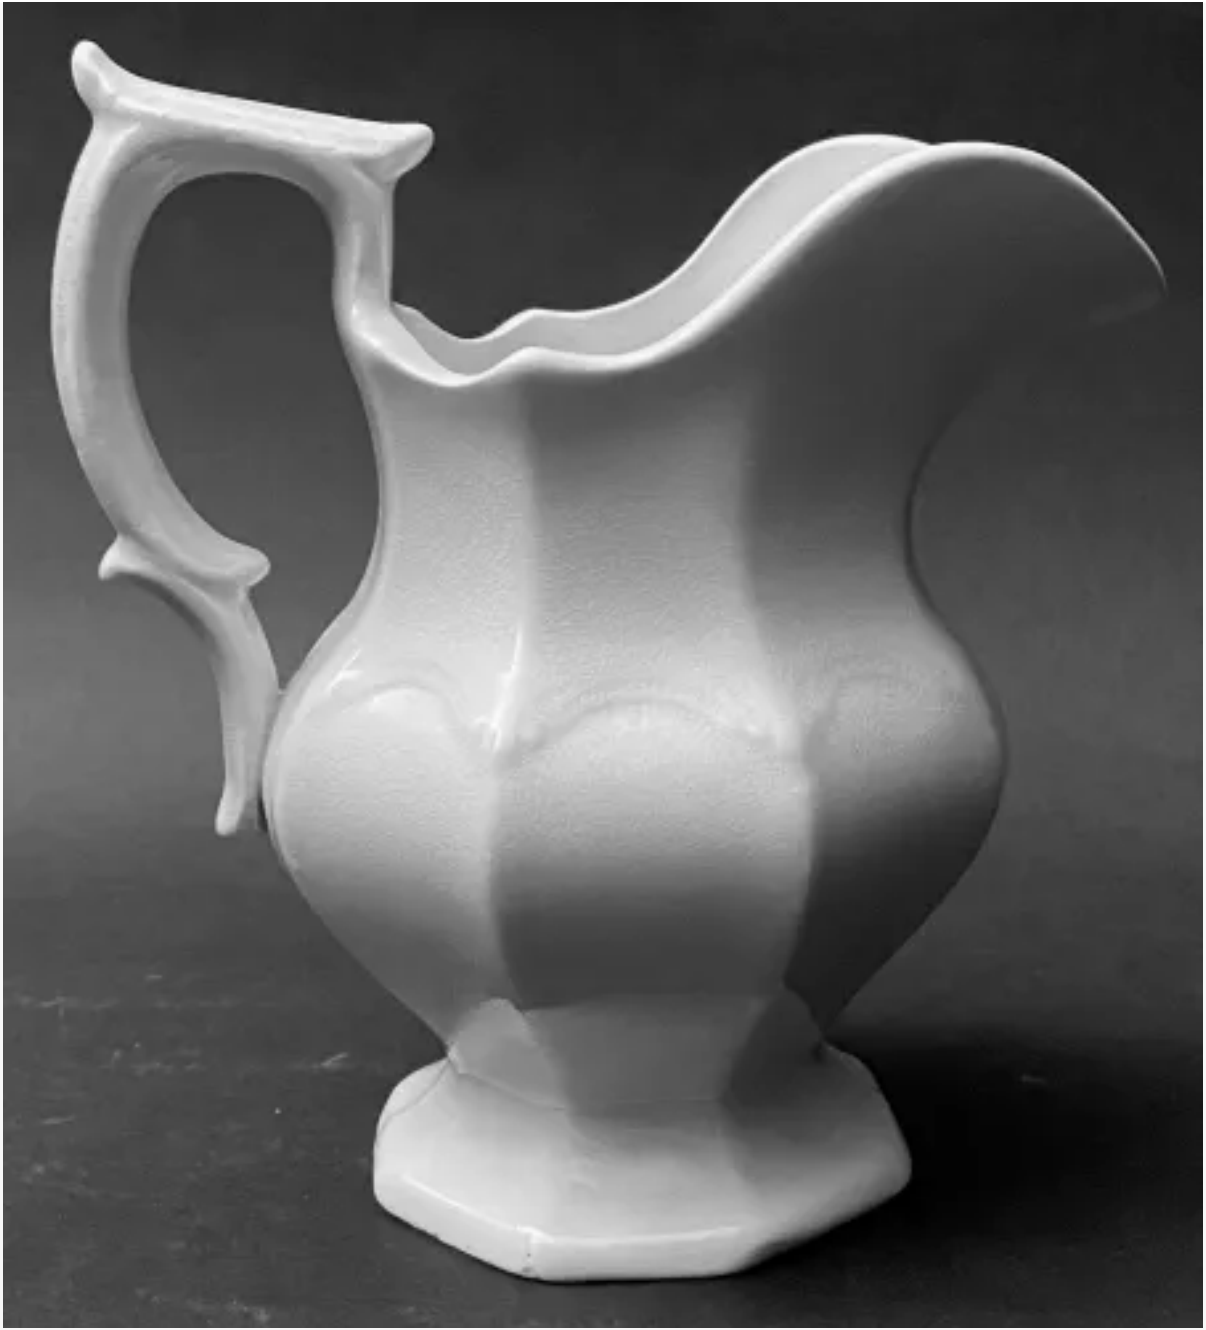

# **Gothic | George Phillips | Creamer or Cream Pitcher | Item 9 | 002**

**Shape Name**

[Gothic](#)

**Potter Name**

[Phillips, George](#)

**Photo Type**

Item - Photo

**Item**

Creamer or Cream Pitcher

[Enlarge Image](#)

# Associated Images

**Gothic | George Phillips |  
Creamer or Cream Pitcher |  
Mark | 001**