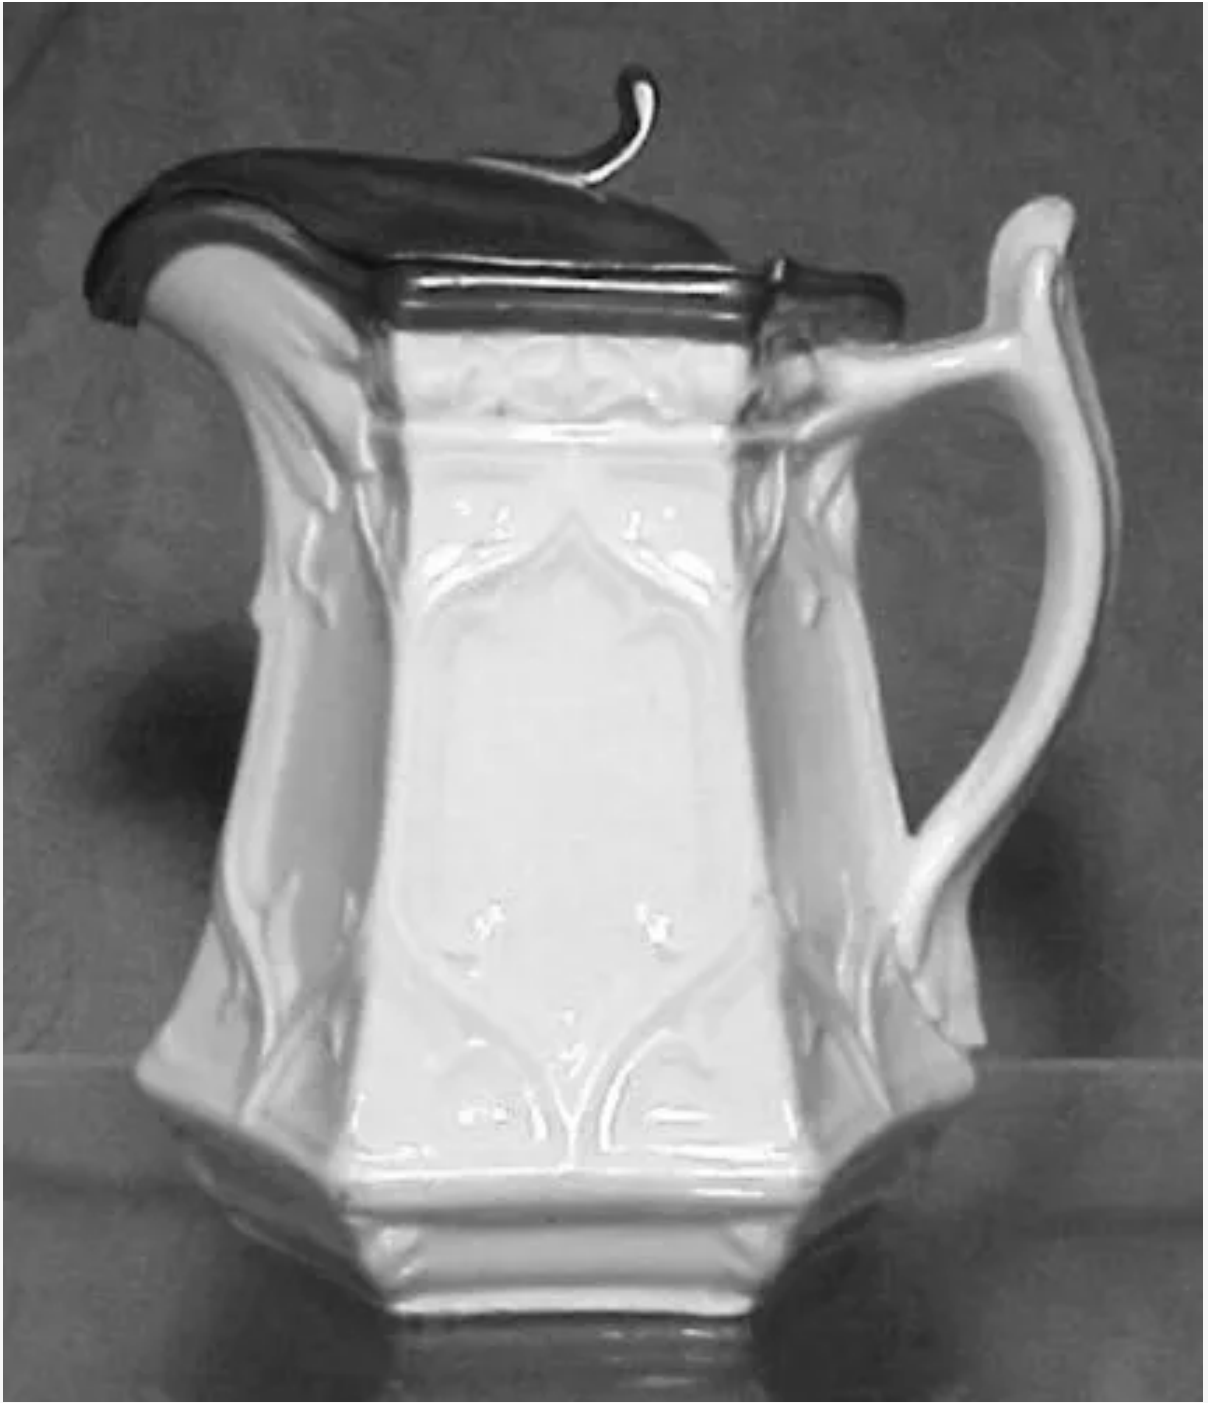

Gothic | Holland & Green (Late Harvey) | Syrup Pitcher with Metal Lid | Item | 001

Shape Name

[Gothic](#)

Potter Name

[Holland & Green \(Late Harvey\)](#)

Photo Type

Item - Photo

Item

Syrup Pitcher with Metal Lid - up to 7" Tall

Kew Registration

[95469](#)

[Enlarge Image](#)

Associated Images

**Gothic | Holland & Green (Late
Harvey) | Syrup Pitcher with
Metal Lid | Item | 002**