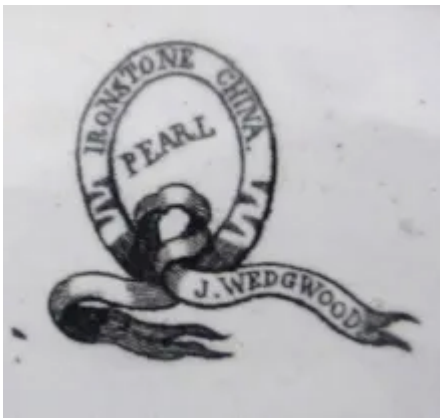

Gothic | J. Wedgwood | Relish Dish | Item | 006

Shape Name

[Gothic](#)

Potter Name

[Wedgwood, J.](#)

Photo Type

Item - Photo

Item

Relish Dish

[Enlarge Image](#)

Associated Images

**Gothic | J. Wedgwood | Relish
Dish | Mark | 007**