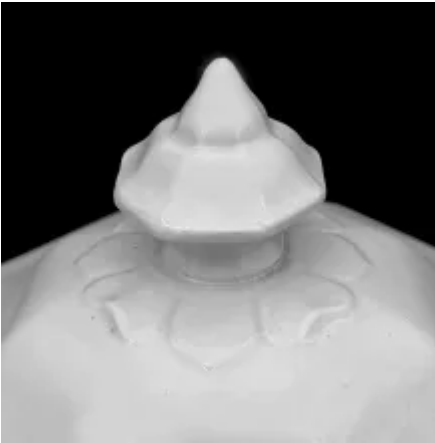

Associated Images