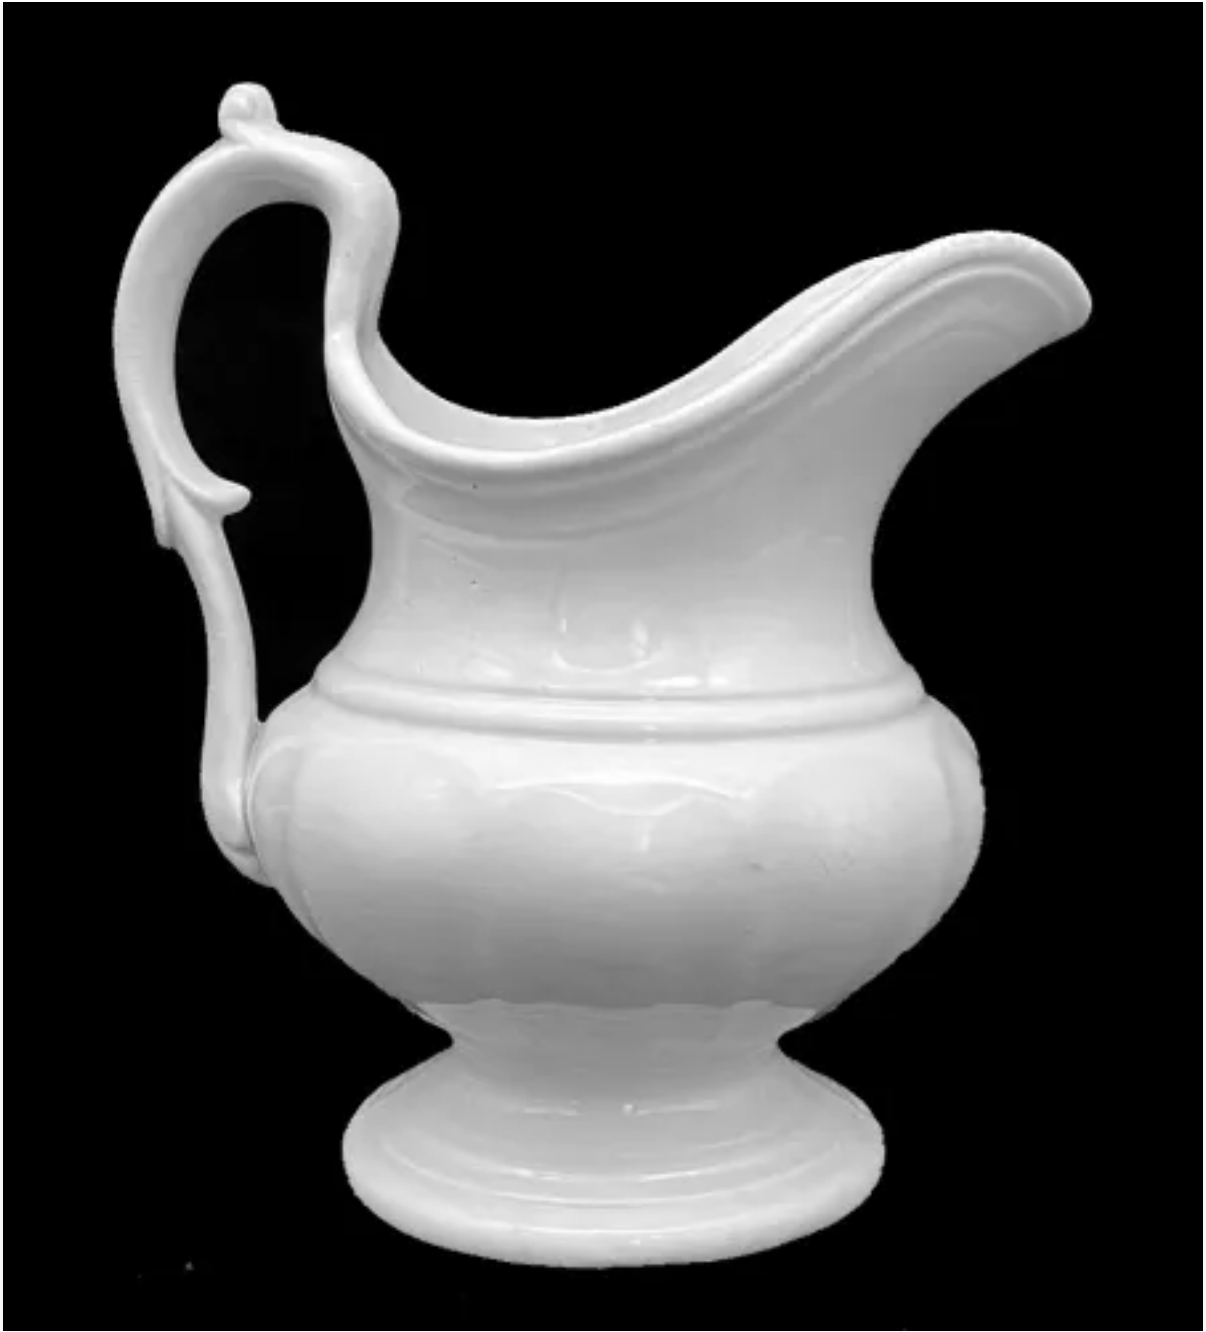

Gothic | John Alcock | Creamer or Cream Pitcher | Item | 001

Shape Name

[Gothic](#)

Potter Name

[Alcock, John](#)

Photo Type

Item - Photo

Item

Creamer or Cream Pitcher

[Enlarge Image](#)

Associated Images

**Gothic | John Alcock | Creamer
or Cream Pitcher | Mark | 002**