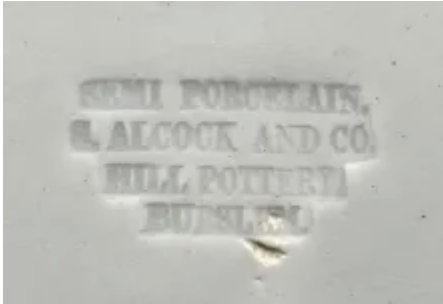

Gothic | Samuel Alcock & Co. | Plate | Item | 002

Shape Name

Gothic

Potter Name

Alcock, Samuel & Co.

Photo Type

Item - Photo

Item

Plate - Various Sizes 4" to 10"

[Enlarge Image](#)

Associated Images

**Gothic | Samuel Alcock & Co. |
Plate | Mark | 003**

Gothic | Samuel Alcock & Co. |

Plate | Item | 004