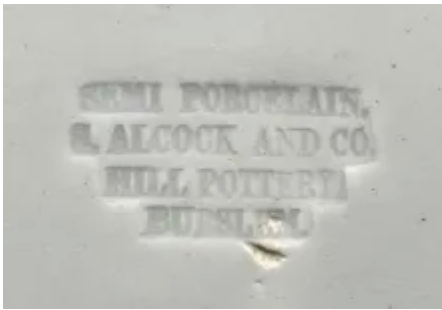

Associated Images