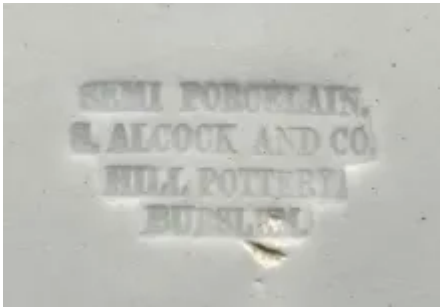

Gothic | Samuel Alcock & Co. | Sauce or Soup Tureen Base and Lid | Item | 002

Shape Name

Gothic

Potter Name

Alcock, Samuel & Co.

Photo Type

Item - Photo

Item

Sauce or Soup Tureen Base and Lid

[Enlarge Image](#)

Associated Images

**Gothic | Samuel Alcock & Co. |
Sauce or Soup Tureen Base and
Lid | Handle | 004**

**Gothic | Samuel Alcock & Co. |
Sauce or Soup Tureen Base and
Lid | Mark | 001**