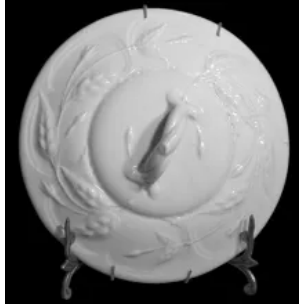

# Bordered Fuchsia

**Collector Shape Name: Bordered Fuchsia**

**Circa: 1860s**

## Shape Characteristics

**Body**      **Paneled**  
**Arch Fuchsia**   **Round**      ' **Long Textured Leaf**

**Handle**      **Branch and Vine**      **Decorative Tab**  
**Handle**      , **Handle**      ' **C-Shape with Thumb Rest**

**Finial**  
**Ring**  
**Finial**      ' **Loop and Strap Finial**

[Enlarge Image](#)

## Associated Images