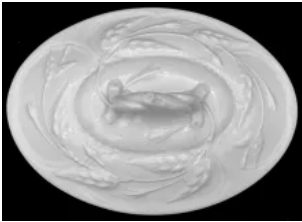

[Enlarge Image](#)

Associated Images