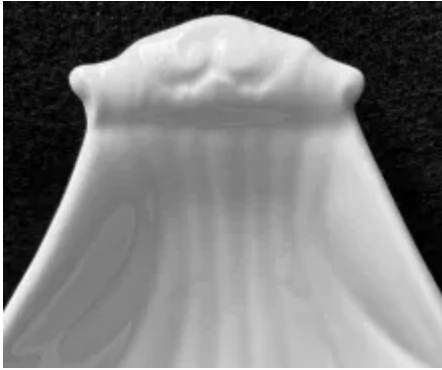

**Gothic | T. Goodfellow | Relish
Dish | Mark | 004**