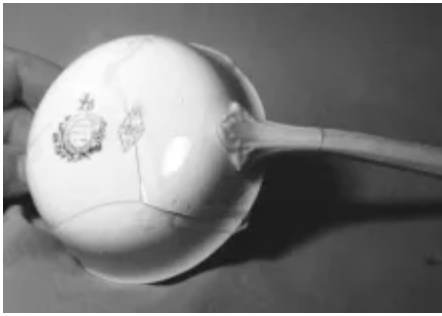

Gothic | T. J. & J. Mayer | Ladle (Sauce, Soup, or Chowder) | Item | 001

Shape Name

Gothic

Potter Name

Mayer, T. J. & J.

Photo Type

Item - Photo

Item

Ladle - Sauce, Soup, or Chowder

[Enlarge Image](#)

Associated Images

**Gothic | T. J. & J. Mayer | Ladle
(Sauce, Soup, or Chowder) |
Item | 002**