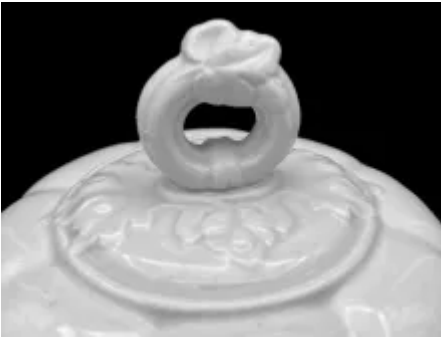

Havelock Shape | Holland & Green (Late Harvey) **[Butter Dish with Base, Lid, and Insert | Item |** **001**

Shape Name

[Havelock Shape](#)

Potter Name

[Holland & Green \(Late Harvey\)](#)

Photo Type

Item - Photo

Item

Butter Dish with Base, Lid and Insert

Kew Registration

[113900](#)

[Enlarge Image](#)

Associated Images

**Havelock Shape | Holland &
Green (Late Harvey) | Butter
Dish with Base, Lid, and Insert |
Finial | 002**

**Havelock Shape | Holland &
Green (Late Harvey) | Butter
Dish with Base, Lid, and Insert |
Item | 003**

**Havelock Shape | Holland &
Green (Late Harvey) | Butter
Dish with Base, Lid, and Insert |
Mark | 004**