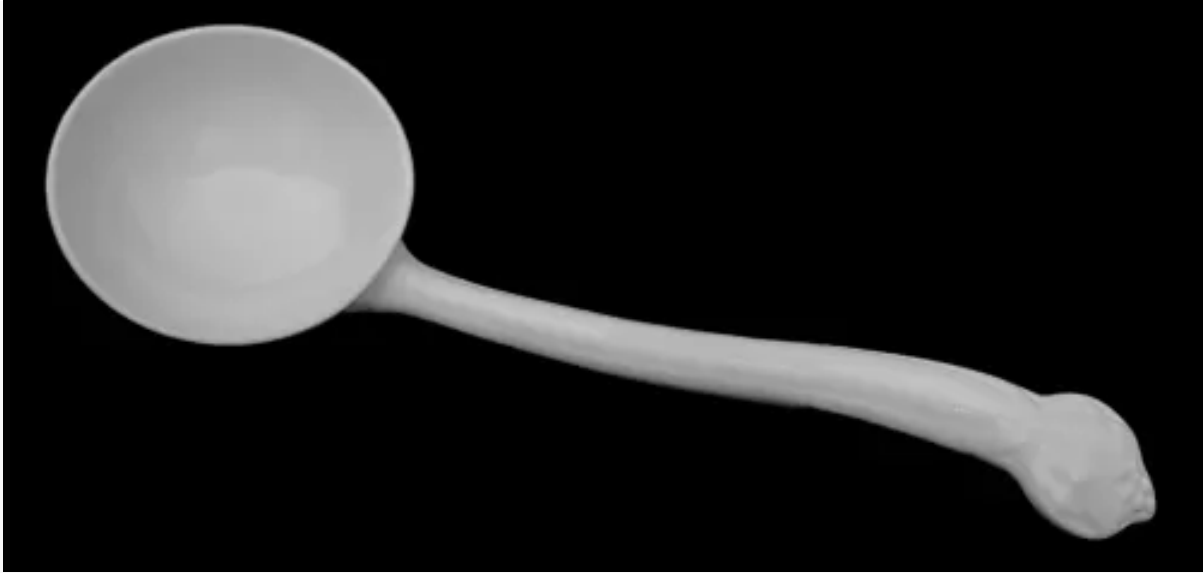

Huron Shape | Unspecified | Soup Ladle | Item | 002

Shape Name

[Huron Shape](#)

Potter Name

[Unspecified](#)

Photo Type

Item - Photo

Item

Ladle - Soup

Parent Image

[Huron Shape | Unspecified | Soup Ladle | Item | 001](#)

[Enlarge Image](#)

Associated Images

**Ivy Wreath | John Meir & Son |
Soup Ladle | Handle | 003**

**Ivy Wreath | John Meir & Son |
Soup Ladle | Item | 002**