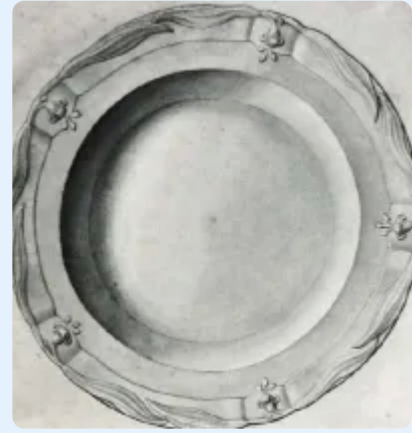

Flora Shape

Potter Shape Name: Flora Shape

Circa: 1850s

Shape Characteristics

Body

Vine ' Paneled Round

Handle

C-Shape with Thumb Rest

Finial

Finial ' Flower Finial

[Enlarge Image](#)

Associated Images

Potters Who Made This Shape

Alcock, John

Kew Drawings | John Alcock

**Creamer or Cream
Pitcher**

Platter - Various Sizes

Sugar Bowl with Lid

Pitcher - Table - Various Sizes

Plate - Various Sizes 4" to 10"

Teapot or Coffee Pot Base and Lid

Kew Registrations

Dec 24, 1853

[Q preview](#)