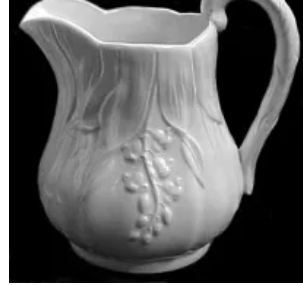

Flora Shape

Potter Shape Name: Flora Shape

Circa: 1850s

Shape Characteristics

Body

Vine ' Paneled Round

Handle

C-Shape with Thumb Rest

Finial

Finial ' Flower Finial

[Enlarge Image](#)

Associated Images

Potters Who Made This Shape

Alcock, John

Kew Drawings | John Alcock

**Creamer or Cream
Pitcher**

Platter - Various Sizes

Sugar Bowl with Lid

Pitcher - Table - Various Sizes

Plate - Various Sizes 4" to 10"

Teapot or Coffee Pot Base and Lid

Kew Registrations

Dec 24, 1853

[Q preview](#)