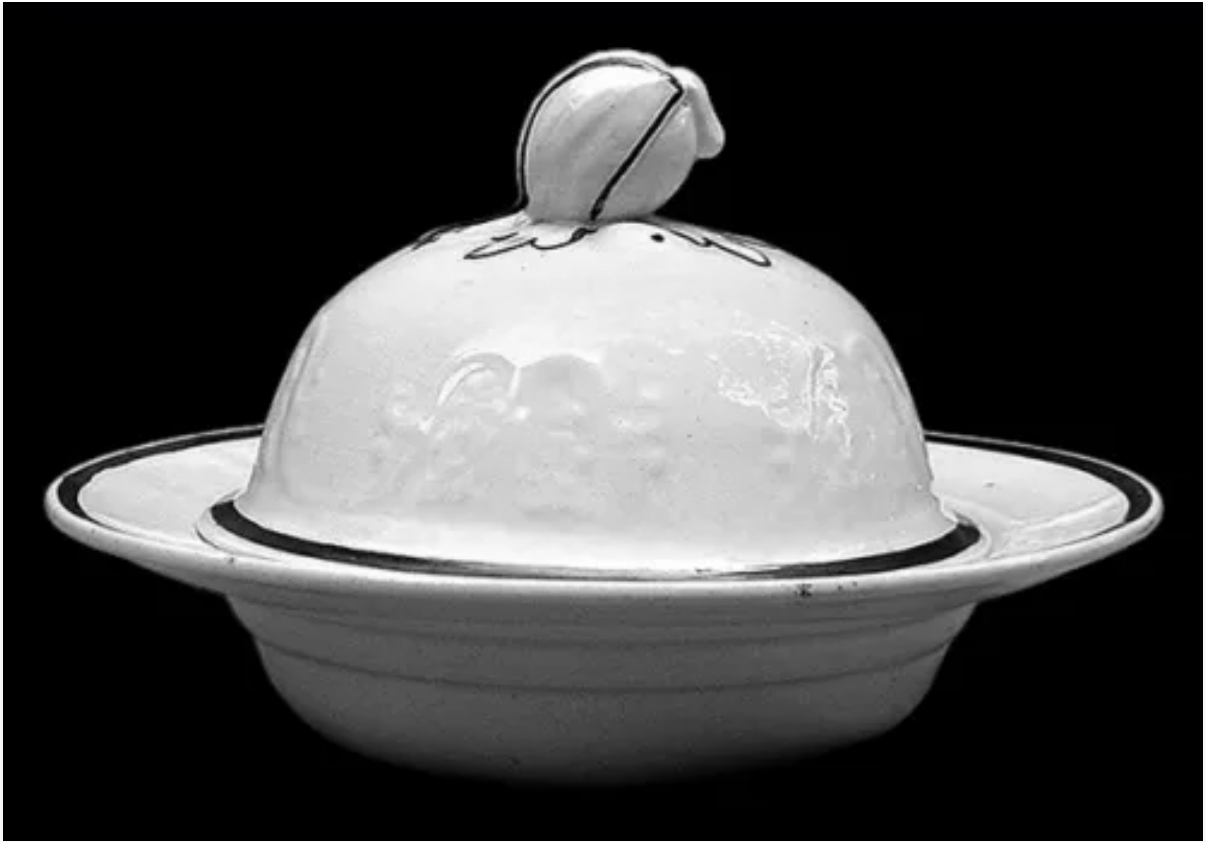

[Enlarge Image](#)