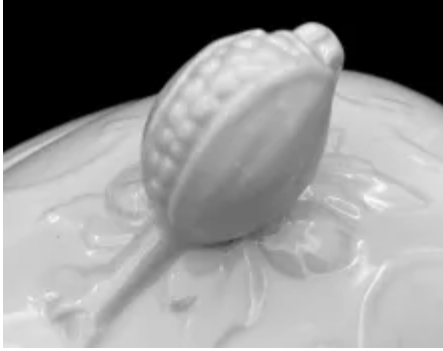

New York Shape | Joseph Clementson | Vegetable Tureen Base and Lid | Item | 002

Shape Name

[New York Shape](#)

Potter Name

[Clementson, Joseph](#)

Photo Type

Item - Photo

Item

Vegetable Tureen Base and Lid

Kew Registration

[117559](#)

[Enlarge Image](#)

Associated Images

**New York Shape | Joseph
Clementson | Vegetable Tureen
Base and Lid | Finial | 003**

**New York Shape | Joseph
Clementson | Vegetable Tureen
Base and Lid | Handle | 005**

**New York Shape | Joseph
Clementson | Vegetable Tureen
Base and Lid | Item | 001**

**New York Shape | Joseph
Clementson | Vegetable Tureen
Base and Lid | Mark | 004**