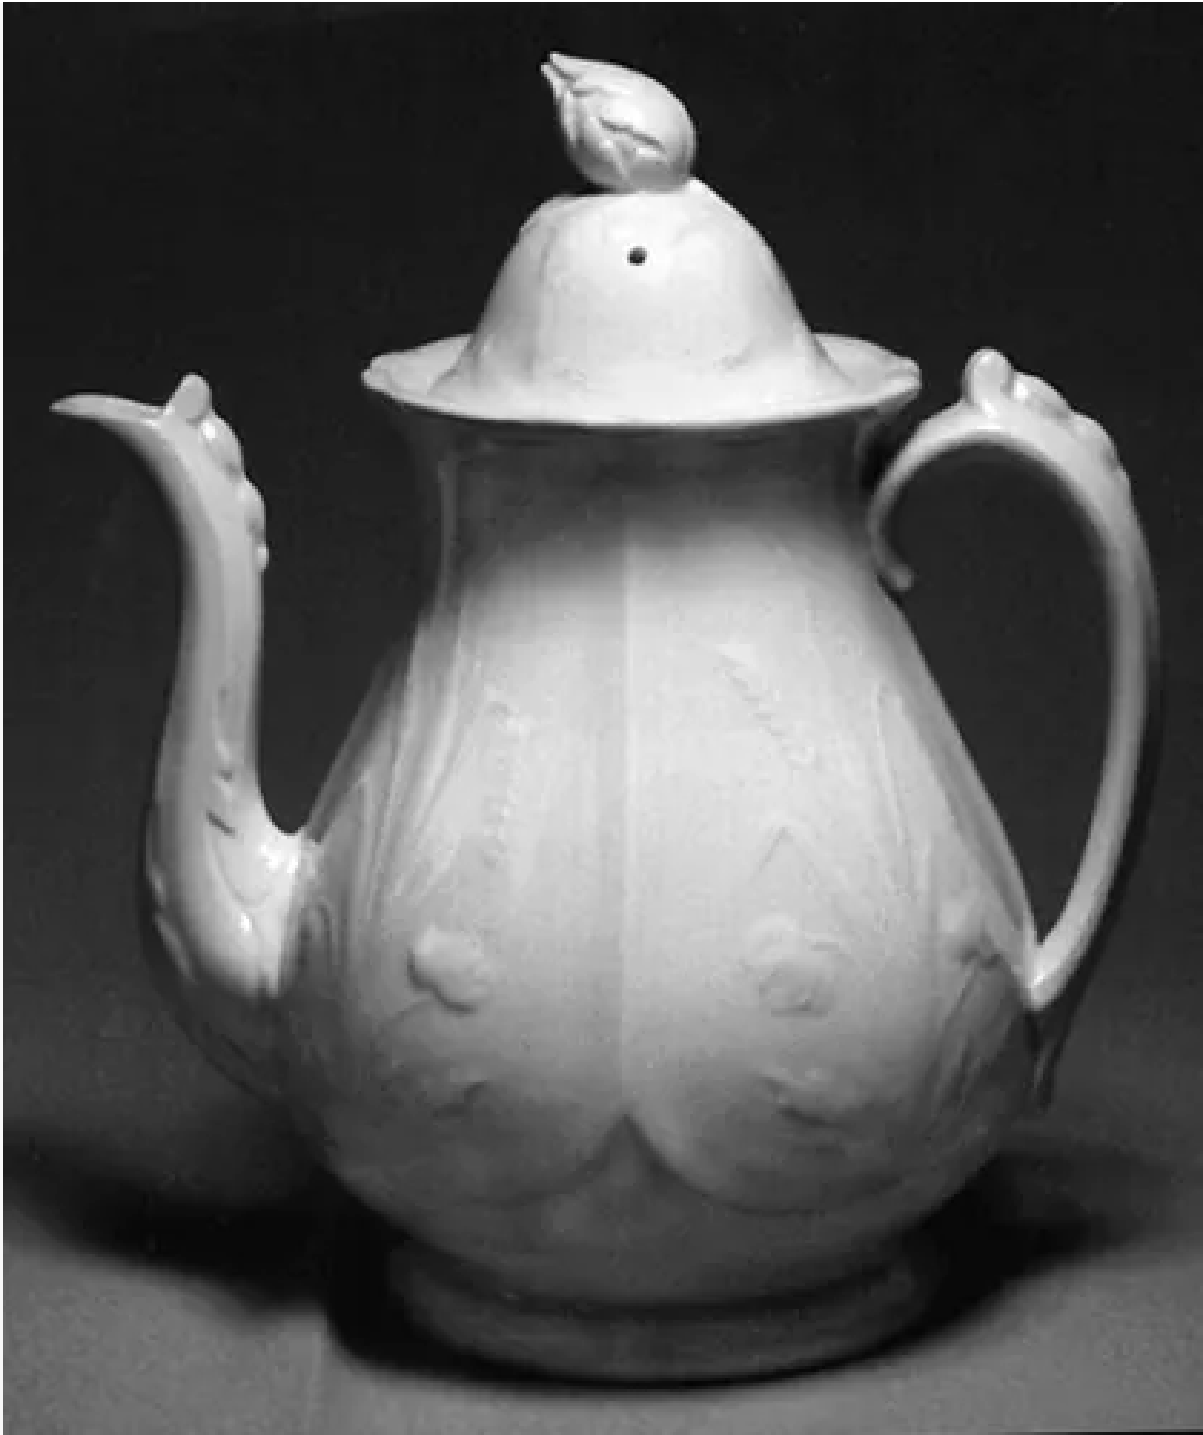

Prairie Shape | Joseph Clementson | Teapot or Coffee Pot Base and Lid | Item | 001

Shape Name

[Prairie Shape](#)

Potter Name

[Clementson, Joseph](#)

Photo Type

Item - Photo

Item

Teapot or Coffee Pot Base and Lid

Kew Registration

[153112](#)

[Enlarge Image](#)

Associated Images

**Prairie Shape | Joseph
Clementson | Teapot or Coffee
Pot Lid | Item | 001**