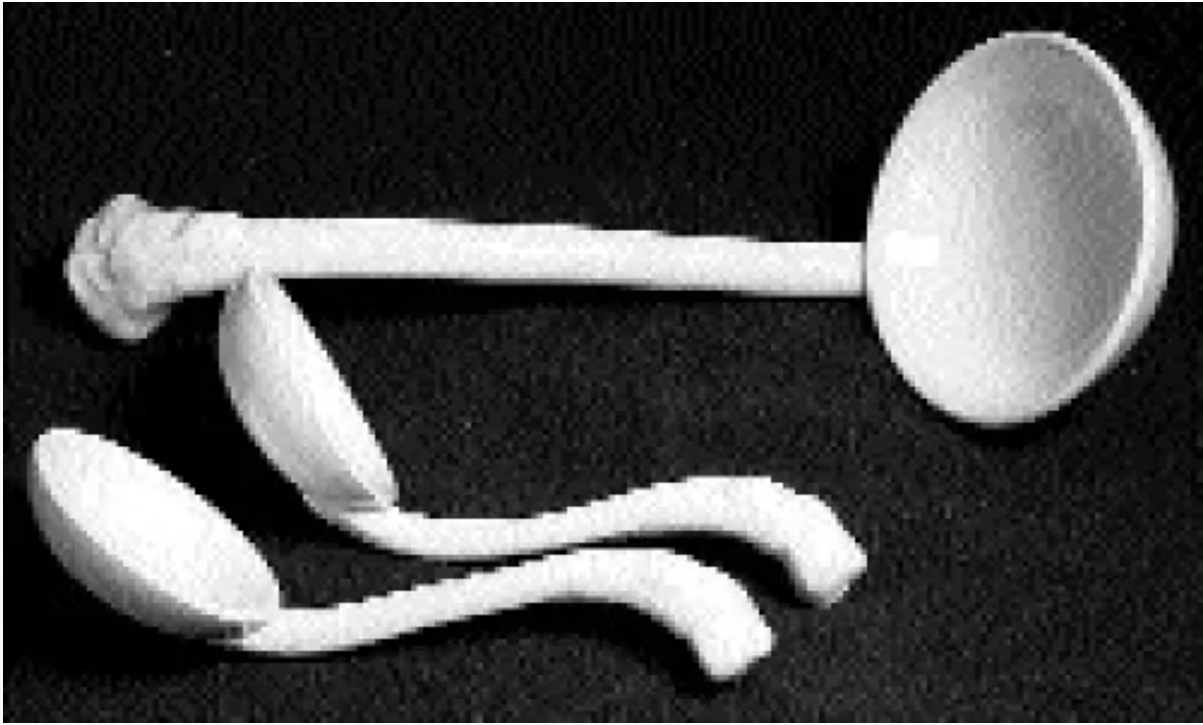

President Shape | John Edwards | Ladle (Sauce, Soup, or Chowder) | Collection | 001

Shape Name

President Shape

Potter Name

Edwards, John

Photo Type

Collection - Photo

Item

Ladle - Sauce, Soup, or Chowder

Kew Registration

99188

[Enlarge Image](#)