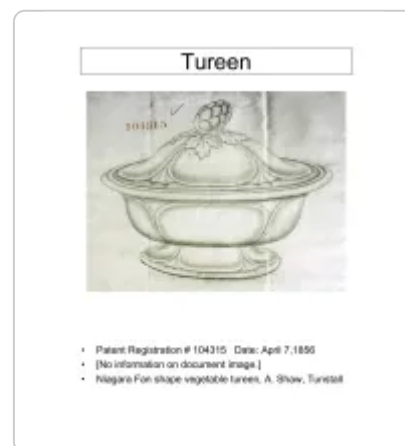

Teapot or Coffee Pot Base and Lid

Kew Registrations

Apr 7, 1856
🔍 preview

Apr 7, 1856
🔍 preview

Apr 7, 1856