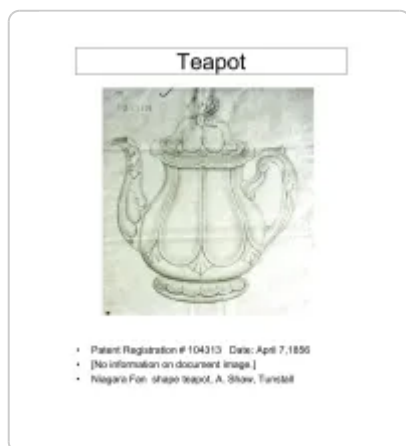

Rest

' Branch and Vine Handle

Finial

Bud Finial

[Enlarge Image](#)

Associated Images

Potters Who Made This Shape

Shaw, Anthony

Kew Drawings | Anthony Shaw

**Vegetable Tureen Base
and Lid**

**Pitcher - Table - Various
Sizes**

**Plate - Various Sizes 4" to
10"**

Teapot or Coffee Pot Base and Lid

Kew Registrations

Apr 7, 1856
🔍 preview