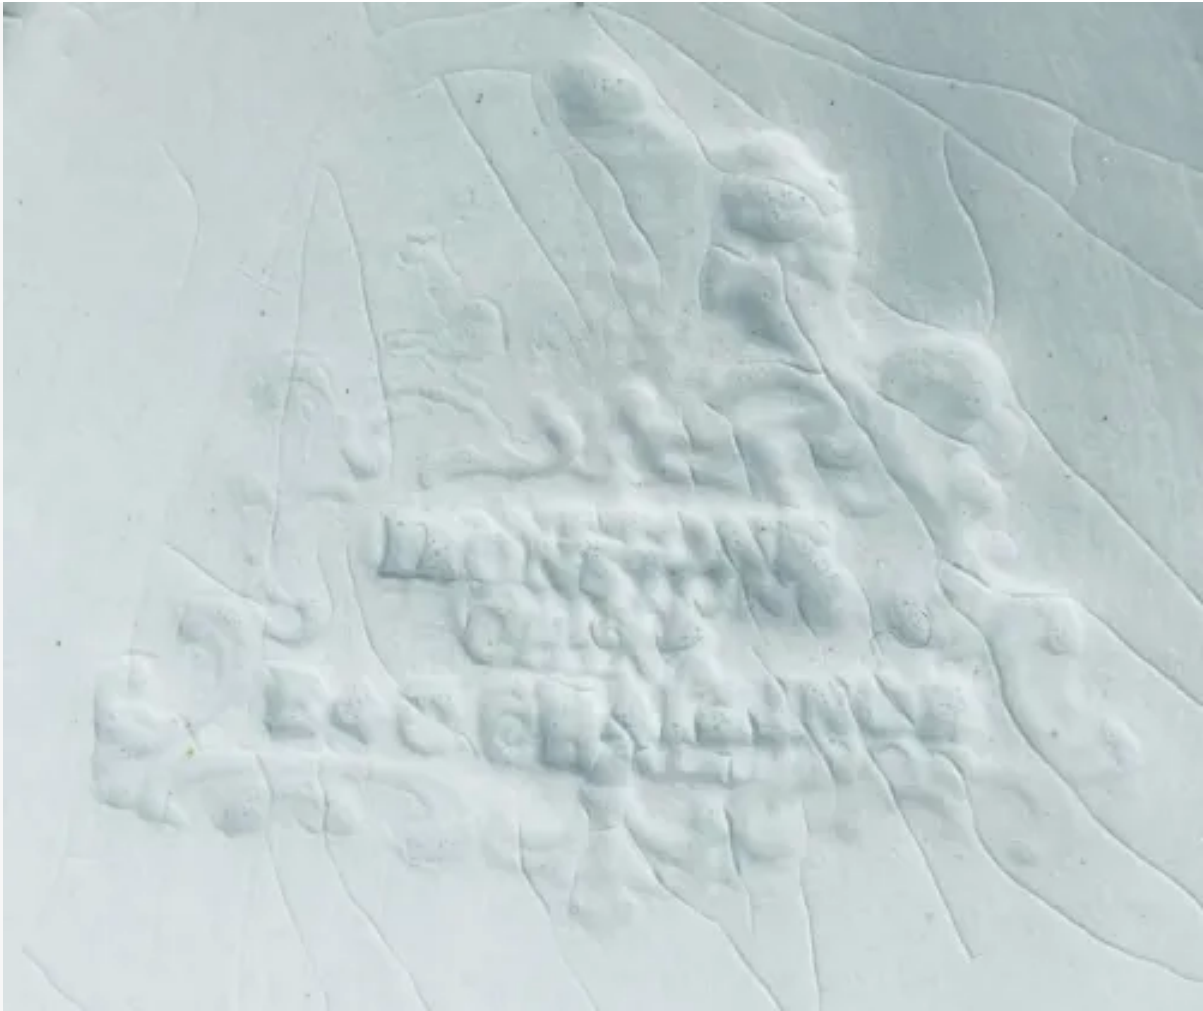

## **POTTERY LOCATIONS**

**Fenton Stone Works, High Street, Lane Delph**

**Start Year**

**1862**

**End Year**

**1891**

**Country**

**England**

**Location**

**Fenton**

[Enlarge Image](#)

## **Related Shapes**

**Berlin Swirl**

**Columbia Shape**

**Forget-Me-Not**

**Loop and Dot**

**Nosegay**

**Plain**

**Split Handle**