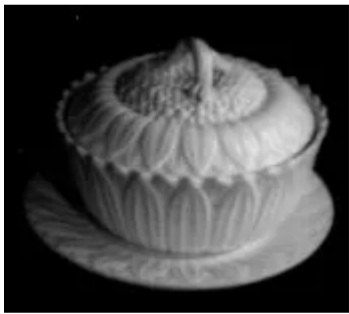

POTTER TRANSITIONS

Subsequent Potter Name: E. & C. Challinor
Years: From 1862 to 1891

Related Shapes

Baltic Shape

Columbia Shape

Decorative Leaf

Framed Leaf

Gothic

Loop and Dot

Triple Border

Unknown Tableware