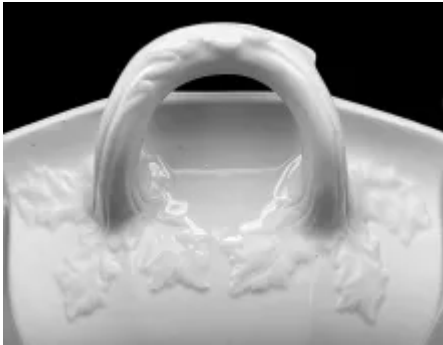

Twin Leaves | James Edwards | Sauce or Soup Tureen Base, Lid, and Underplate | Item | 002

Shape Name

[Twin Leaves](#)

Potter Name

[Edwards, James](#)

Photo Type

Item - Photo

Item

Sauce or Soup Tureen Base, Lid, and Underplate

Kew Registration

[80826](#)

[Enlarge Image](#)

Associated Images

**Twin Leaves | James Edwards |
Sauce or Soup Tureen Base, Lid,
and Underplate | Handle | 003**

**Twin Leaves | James Edwards |
Sauce or Soup Tureen Base, Lid,
and Underplate | Mark | 004**

**Twin Leaves | James Edwards |
Sauce or Soup Tureen
Underplate | Item | 002**

**Twin Leaves | James Edwards |
Sauce or Soup Tureen
Underplate | Mark | 001**