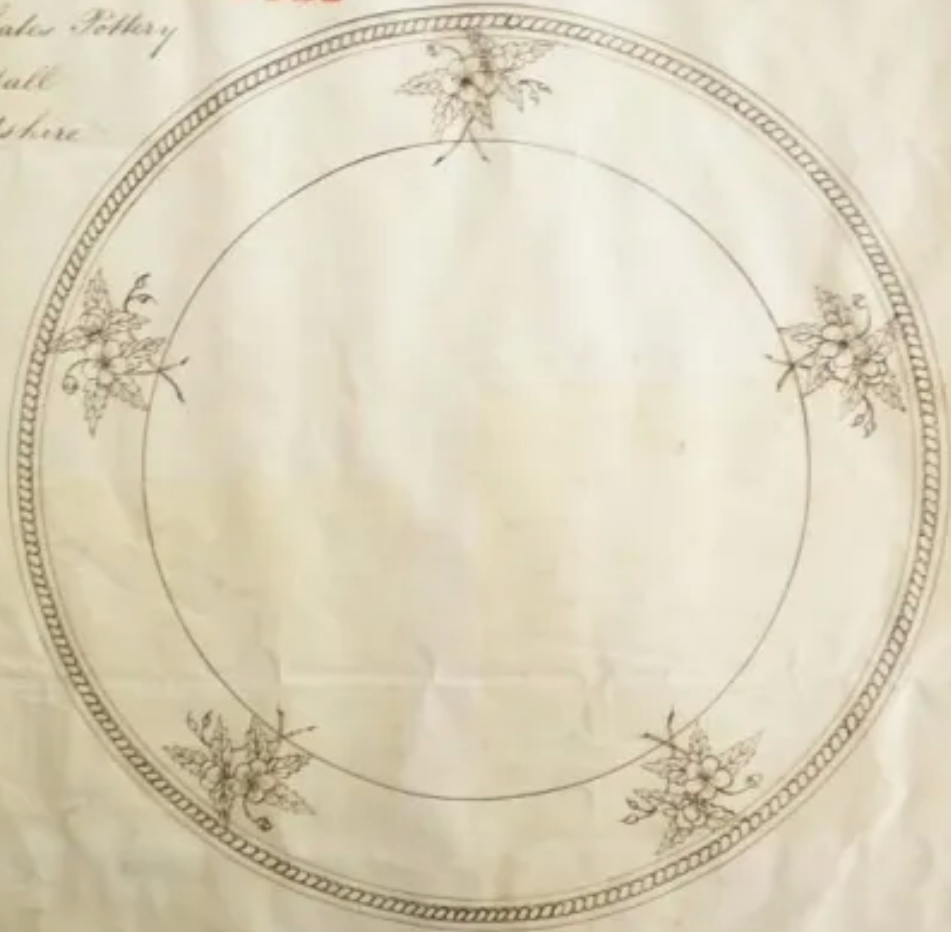

## **Photo Type**

**Kew - Item**

## **Item**

**Plate - Various Sizes 4" to 10"**

## **Parent Image**

[Washington Shape | John Meir & Son | Plate | Item | 002](#)

*Ornamental  
Class 4.*

*John Meir and Son* **168132**  
*Gran Gales Pottery*  
*Tunstall*  
*Staffordshire*

[Enlarge Image](#)