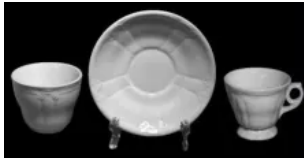

Trent Shape

Potter Shape Name: Trent Shape

Circa: 1850s

Shape Characteristics

Body Paneled
Pod , Round ' Ribbon

Handle C Shape with Thumb
Rest ' Decorative Tab Handle

Finial
Finial ' Cauliflower Finial

[Enlarge Image](#)

Associated Images

Potters Who Made This Shape

Alcock, John

Kew Drawings | John Alcock

**Vegetable Tureen Base
and Lid**

**Vegetable Tureen Base
and Lid**

Kew Registrations

Jun 7, 1855