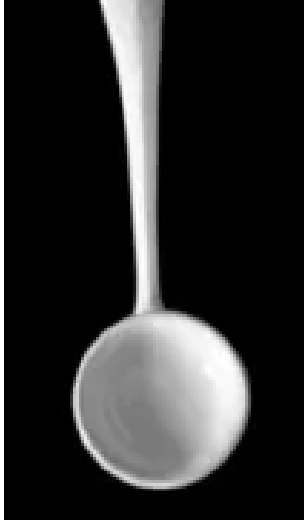

Trent Shape

Potter Shape Name: Trent Shape

Circa: 1850s

Shape Characteristics

Body Paneled
Pod , Round ' Ribbon

Handle C Shape with Thumb
Rest ' Decorative Tab Handle

Finial
Finial ' Cauliflower Finial

[Enlarge Image](#)

Associated Images

Potters Who Made This Shape

Alcock, John

Kew Drawings | John Alcock

**Vegetable Tureen Base
and Lid**

**Vegetable Tureen Base
and Lid**

Kew Registrations

Jun 7, 1855