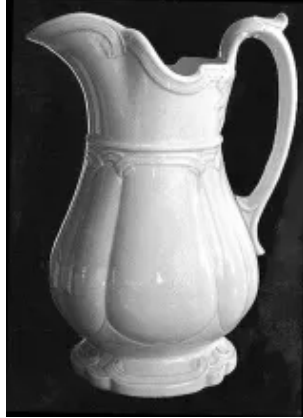

Trent Shape

Potter Shape Name: Trent Shape

Circa: 1850s

Shape Characteristics

Body Paneled
Pod , Round ' Ribbon

Handle C Shape with Thumb
Rest ' Decorative Tab Handle

Finial
Finial ' Cauliflower Finial

[Enlarge Image](#)

Associated Images

Potters Who Made This Shape

Alcock, John

Kew Drawings | John Alcock

**Vegetable Tureen Base
and Lid**

**Vegetable Tureen Base
and Lid**

Kew Registrations

Jun 7, 1855