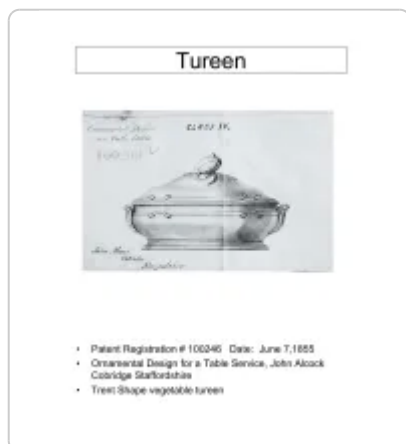

Trent Shape

Potter Shape Name: Trent Shape

Circa: 1850s

Shape Characteristics

Body Paneled
Pod , Round ' Ribbon

Handle C Shape with Thumb
Rest ' Decorative Tab Handle

Finial
Finial ' Cauliflower Finial

[Enlarge Image](#)

Associated Images

Potters Who Made This Shape

Alcock, John

Kew Drawings | John Alcock

**Vegetable Tureen Base
and Lid**

**Vegetable Tureen Base
and Lid**

Kew Registrations

Jun 7, 1855