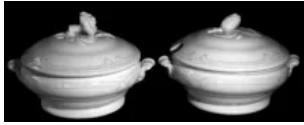

Trent Shape

Potter Shape Name: Trent Shape

Circa: 1850s

Shape Characteristics

Body Paneled
Pod , Round ' Ribbon

Handle C Shape with Thumb
Rest ' Decorative Tab Handle

Finial
Finial ' Cauliflower Finial

[Enlarge Image](#)

Associated Images

Potters Who Made This Shape

Alcock, John

Kew Drawings | John Alcock

**Vegetable Tureen Base
and Lid**

**Vegetable Tureen Base
and Lid**

Kew Registrations

Jun 7, 1855