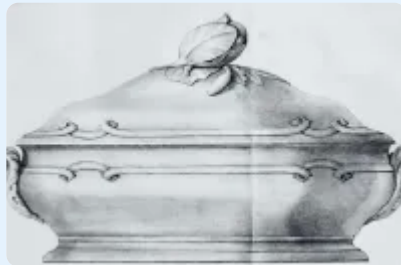

Trent Shape

Potter Shape Name: Trent Shape

Circa: 1850s

Shape Characteristics

Body Paneled
Pod , Round ' Ribbon

Handle C Shape with Thumb
Rest ' Decorative Tab Handle

Finial
Finial ' Cauliflower Finial

[Enlarge Image](#)

Associated Images

Potters Who Made This Shape

Alcock, John

Kew Drawings | John Alcock

**Vegetable Tureen Base
and Lid**

**Vegetable Tureen Base
and Lid**

Kew Registrations

Jun 7, 1855