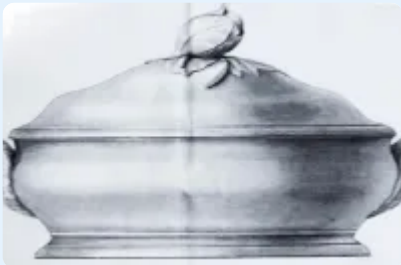

Trent Shape

Potter Shape Name: Trent Shape

Circa: 1850s

Shape Characteristics

Body Paneled
Pod , Round ' Ribbon

Handle C Shape with Thumb
Rest ' Decorative Tab Handle

Finial
Finial ' Cauliflower Finial

[Enlarge Image](#)

Associated Images

Potters Who Made This Shape

Alcock, John

Kew Drawings | John Alcock

**Vegetable Tureen Base
and Lid**

**Vegetable Tureen Base
and Lid**

Kew Registrations

Jun 7, 1855