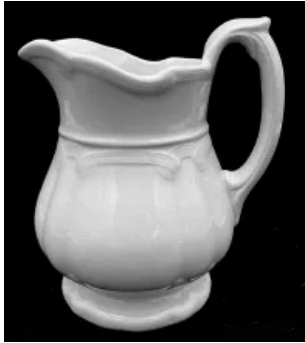

Trent Shape

Potter Shape Name: Trent Shape

Circa: 1850s

Shape Characteristics

Body Paneled
Pod , Round ' Ribbon

Handle C Shape with Thumb
Rest ' Decorative Tab Handle

Finial
Finial ' Cauliflower Finial

[Enlarge Image](#)

Associated Images

Potters Who Made This Shape

Alcock, John

Kew Drawings | John Alcock

**Vegetable Tureen Base
and Lid**

**Vegetable Tureen Base
and Lid**

Kew Registrations

Jun 7, 1855