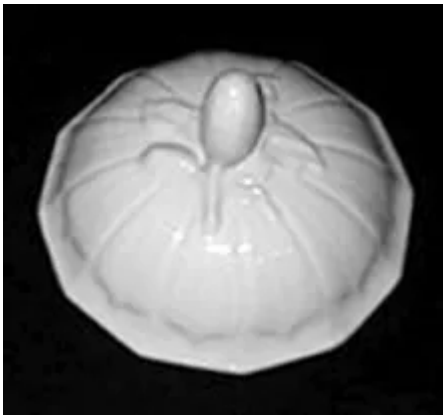

Wrapped Sydenham | T. Goodfellow | Butter Dish with Lid | Item | 001

Shape Name

Wrapped Sydenham

Potter Name

Goodfellow, T.

Photo Type

Item - Photo

Item

Butter Dish with Lid

[Enlarge Image](#)

Associated Images

**Wrapped Sydenham |
Unspecified | Butter Dish Lid |
Finial | 001**