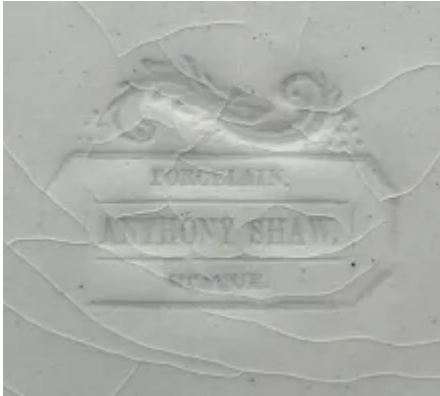

## Photo Type

Item - Photo

## Item

Sauce or Soup Tureen Base, Lid, and Underplate

[Enlarge Image](#)

## Associated Images

**Wrapped Sydenham | Anthony  
Shaw | Sauce or Soup Tureen  
Base, Lid, and Underplate |  
Mark | 002**

**Wrapped Sydenham | Anthony  
Shaw | Sauce or Soup Tureen  
Base, Lid, and Underplate |  
Mark | 003**