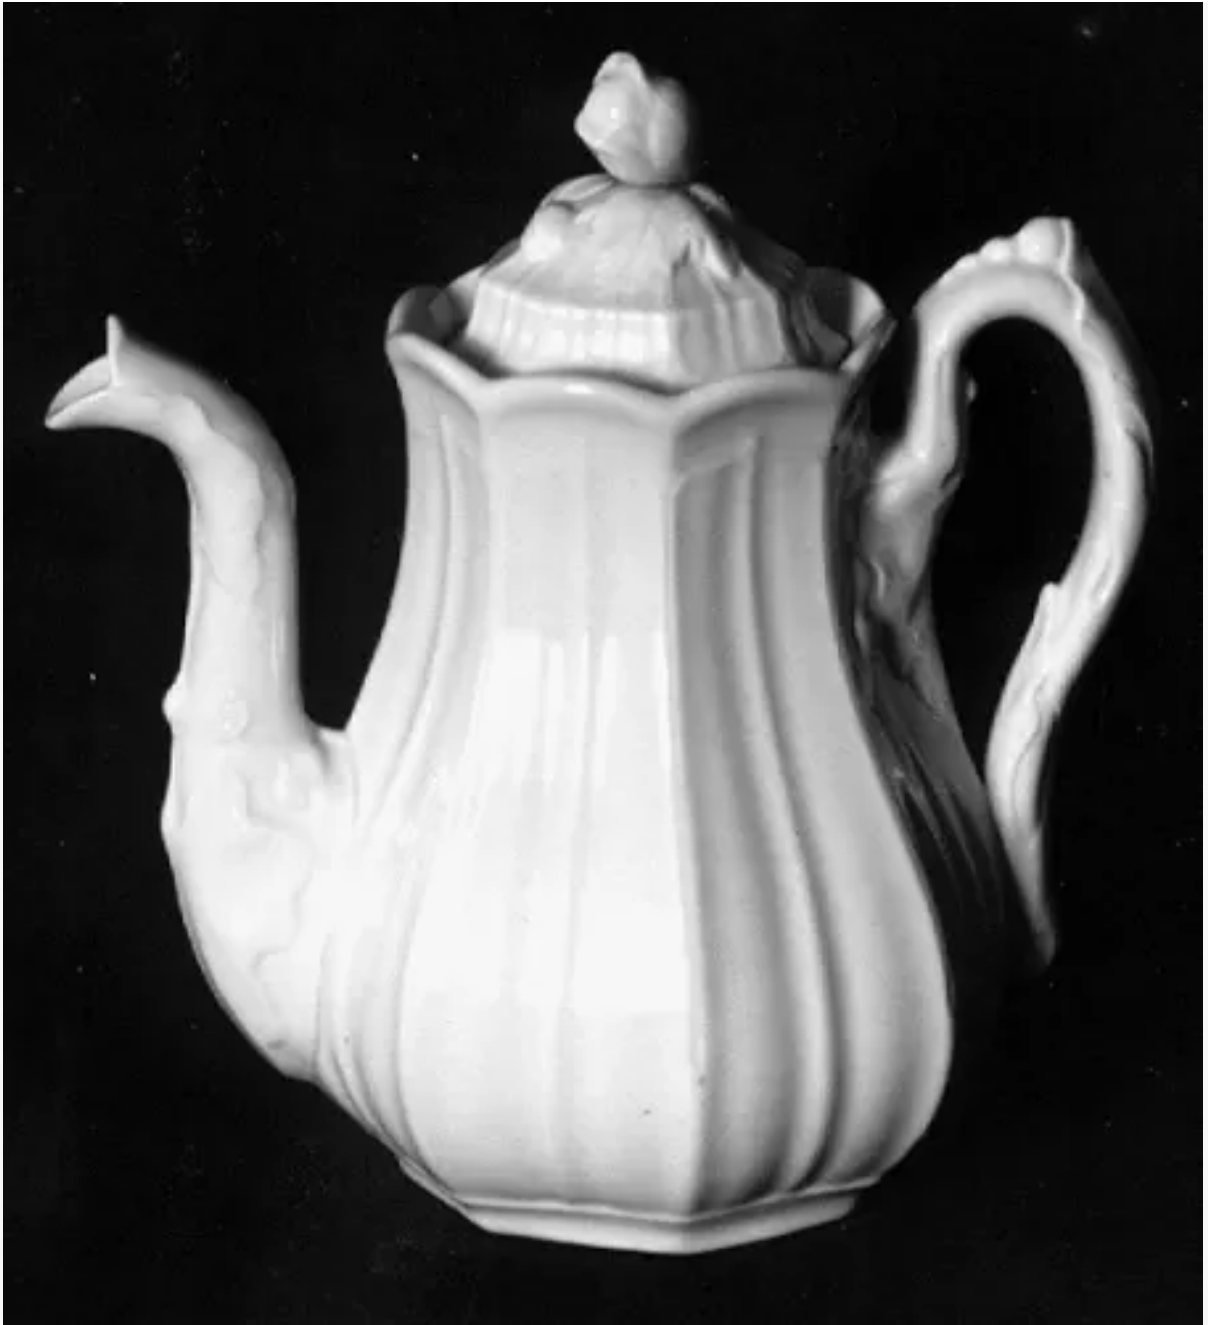

## Potter Name

Shaw, Anthony

## Item

Teapot or Coffee Pot Base and Lid

[Enlarge Image](#)