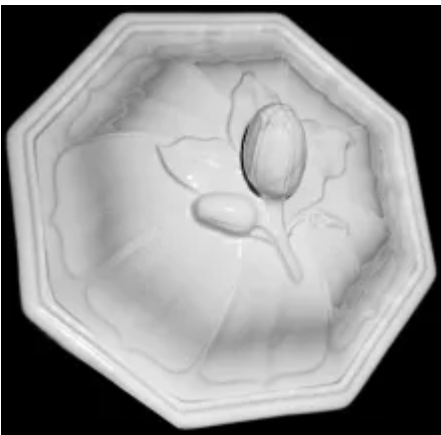

Wrapped Sydenham | John Maddock | Vegetable Tureen Base and Lid | Item | 001

Shape Name

Wrapped Sydenham

Potter Name

Maddock, John

Photo Type

Item - Photo

Item

Vegetable Tureen Base and Lid

[Enlarge Image](#)

Associated Images

**Wrapped Sydenham | John
Maddock | Vegetable Tureen Lid
| Finial | 001**