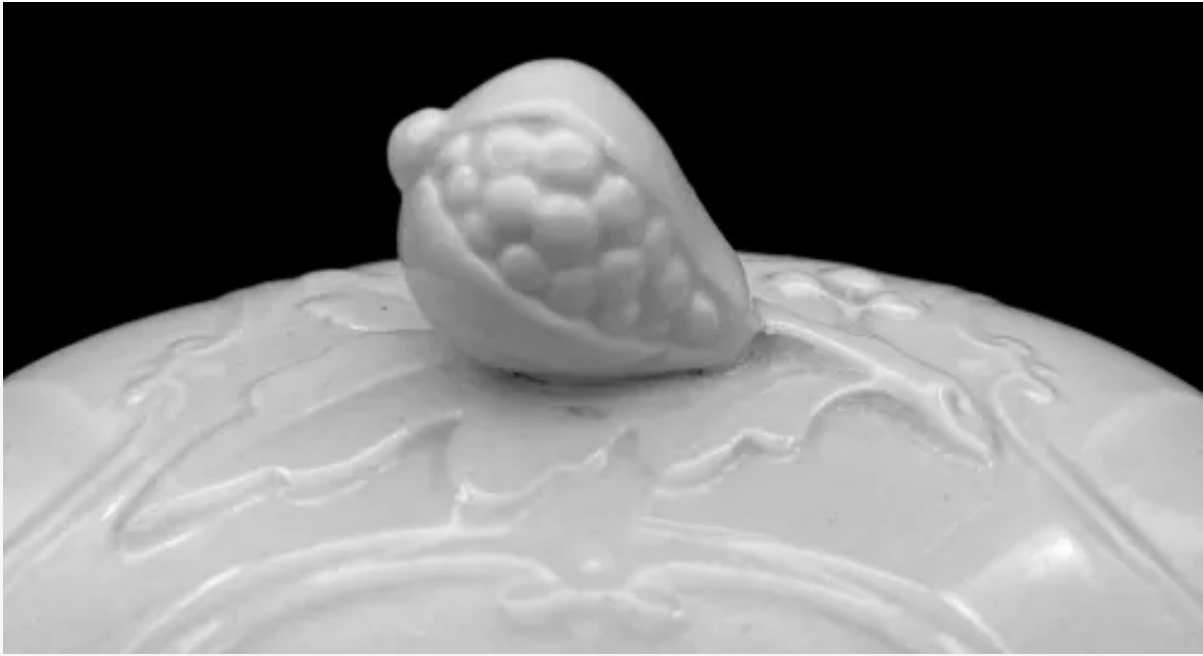

Asia Shape | G. Wooliscroft | Vegetable Tureen Base and Lid | Finial | 003

Shape Name

[Asia Shape](#)

Potter Name

[Wooliscroft, G. \(& Co.\)](#)

Photo Type

Finial - Photo

Item

Vegetable Tureen Base and Lid

Parent Image

[Asia Shape | G. Wooliscroft | Vegetable Tureen Base and Lid | Item | 002](#)

[Enlarge Image](#)