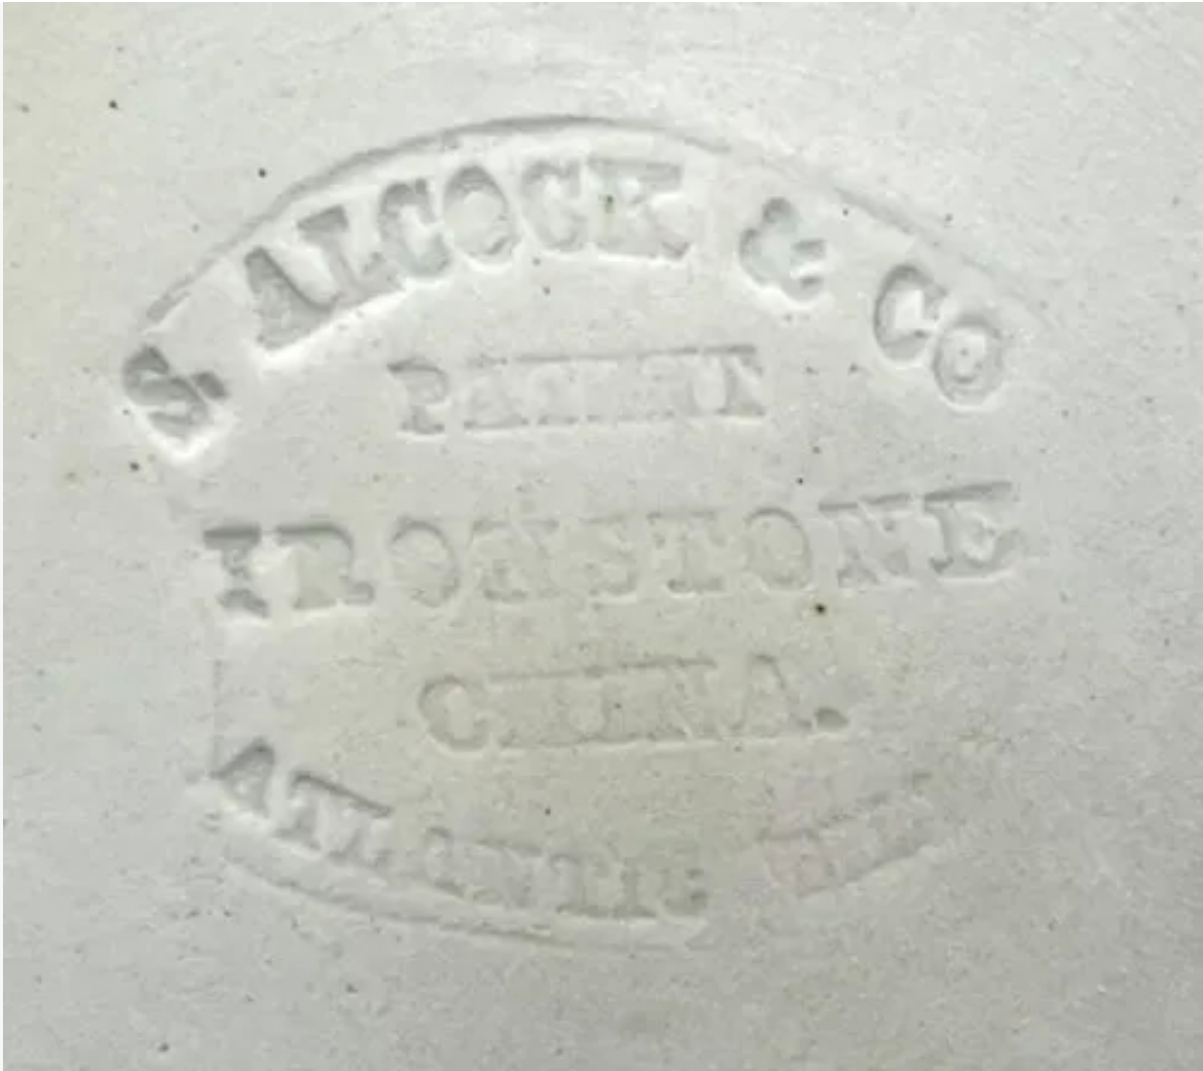

Atlantic Shape | Samuel Alcock & Co. | Sauce or Soup Tureen Base and Lid | Mark | 003

Shape Name

Atlantic Shape

Potter Name

Alcock, Samuel & Co.

Photo Type

Mark - Photo

Item

Sauce or Soup Tureen Base and Lid

Parent Image

Atlantic Shape | Samuel Alcock & Co. | Sauce or Soup Tureen Base and Lid |

Item | 001

[Enlarge Image](#)