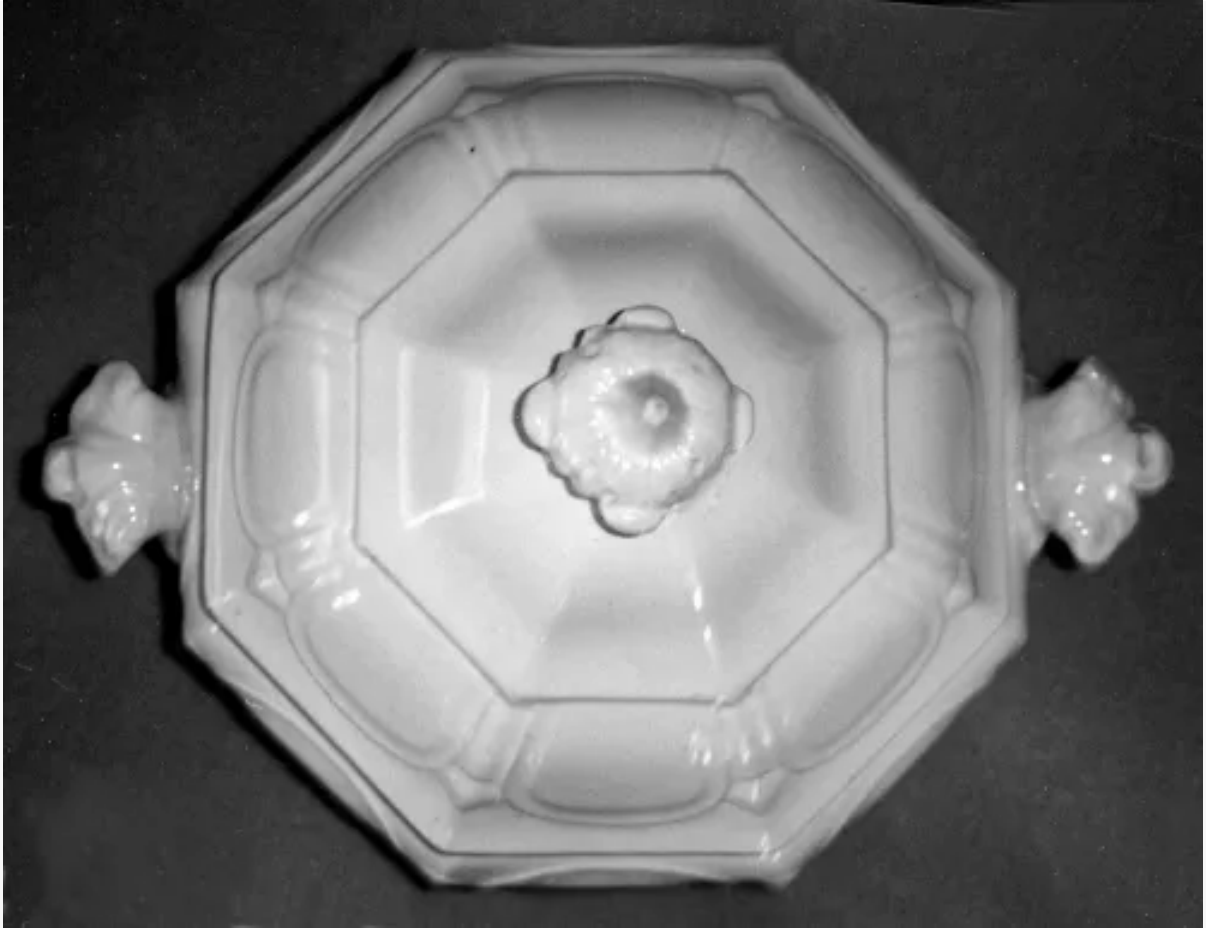

Atlantic Shape | Samuel Alcock & Co. | Vegetable Tureen Base and Lid | Finial | 001

Shape Name

Atlantic Shape

Potter Name

Alcock, Samuel & Co.

Photo Type

Finial - Photo

Item

Vegetable Tureen Base and Lid

Parent Image

Atlantic Shape | Samuel Alcock & Co. | Vegetable Tureen Base and Lid | Item |

002

[Enlarge Image](#)